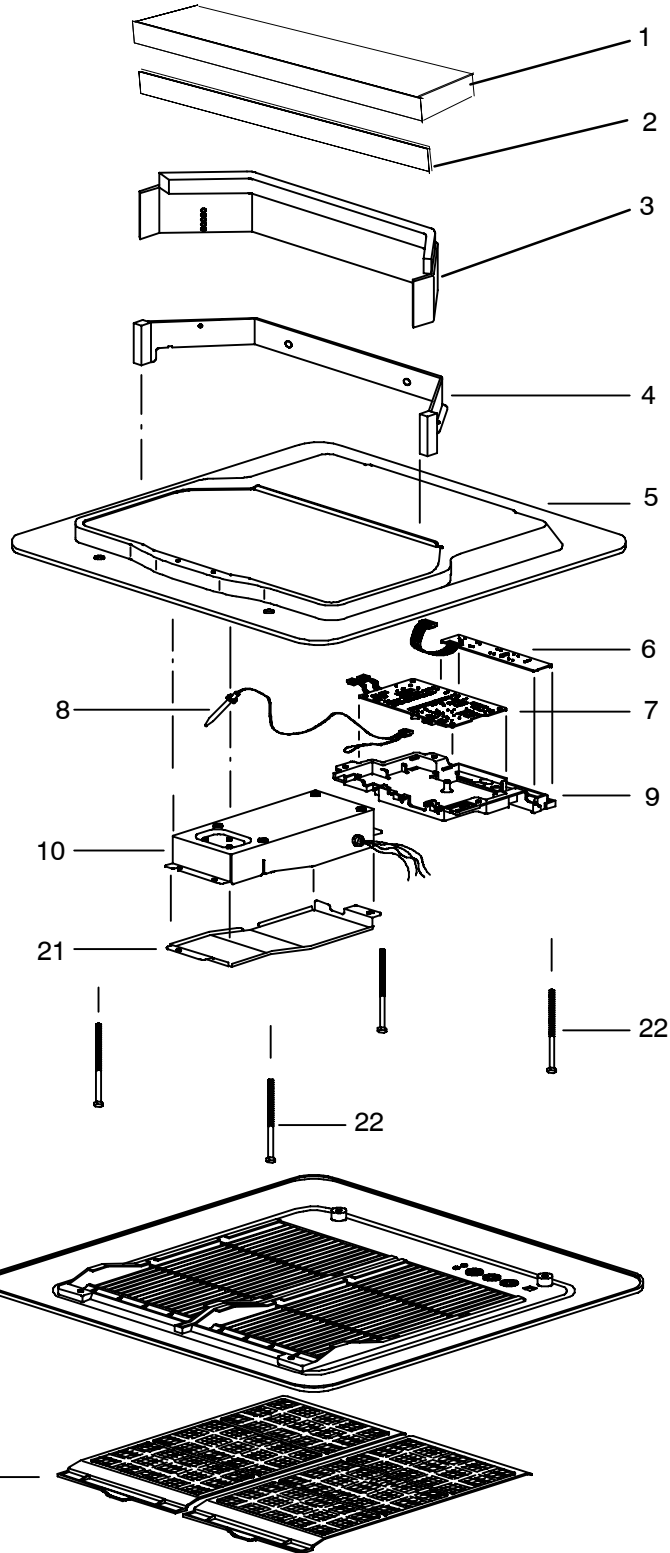

MODEL 68RV0010KS (THICK ROOF KIT)

ITEM 10 POWER BOX ASSY.

BATTERIES NOT INCLUDED
Requires (2) AAA (1.5 Volt)