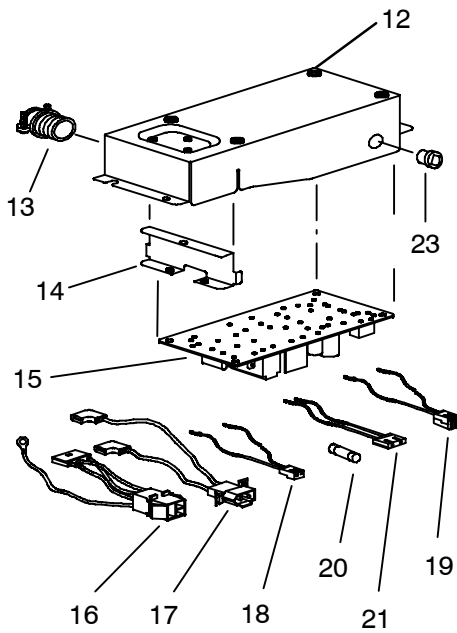

MODEL 68RV0011KS (THICK ROOF KIT)

ITEM 11 POWER BOX ASSY.

BATTERIES NOT INCLUDED
Requires (2) AAA (1.5 Volt)