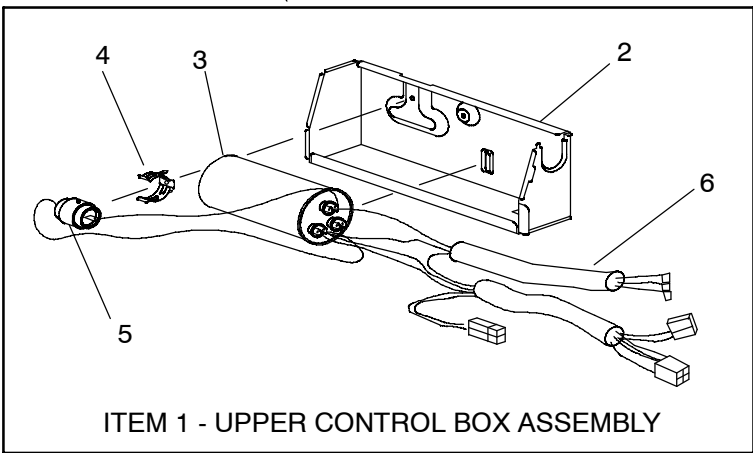

3 . . HEAT PUMP - UPPER UNIT - FREE BLOW - 99-00468-04, -05 & -24

3 .. HEAT PUMP - UPPER UNIT - FREE BLOW - 99-00468-04, -05 & -24 (Continued):

Item	Part Number	Description	Qty
1	91-50003-00	Upper Control Box Assembly - Includes	1
2	68-50049-00	... Box, Control	1
3	22-50253-00	... Capacitor	1
4	44-50008-00	... Clip, Thermistor	1
5	12-55064-00	... Thermistor, Start	1
6	22-50254-00	... Wire Assembly A	1
7	68-50050-00	Cover, Control Box	1
8	58-50049-00	Cover, Water	1
9	58-50050-00	Scroll Assembly, Lower	1
10	08-50010-00	Coil Assembly, Evaporator, (Indoor)	1
11	58-50051-00	Scroll Assembly, Upper	1
12	38-50023-00	Blower wheel Assembly	1
13	54-50069-00	Seal, Fan Motor	1
14	68-50051-00	Bracket Assembly, Motor	1
15	44-50010-00	Clip, Mounting	2
16	54-50092-00	Motor, Fan	1
17	44-50011-00	Ring, Compression	1
18	68-50052-00	Cover Assembly, Condenser	1
19	38-50024-00	Fan, Propeller	1
20	68-50068-00	Orifice, Condenser	1
21	79-50066-00	Cover Assembly, Exterior (White) (For 99-00468-04)	1
	79-50067-00	Cover Assembly, Exterior (Ivory) (For 99-00468-05)	1
	79-50119-00	Cover Assembly, Exterior (Black) (For 99-00468-24)	1
22	08-50013-00	Coil Assembly, Outdoor (Prior to S/N 2902Y70001)	1
	08-50016-00	Coil Assembly, Outdoor (Starting with S/N 2902Y70001)	1
23	18-50002-00	Compressor - Includes	1
24	68-50054-00	... Cover, Terminal	1
25	10-50037-00	... Overload protector	1
26	34-50028-00	... Nut, Lock	3
27	34-50077-00	... Washer, Cap	3
28	58-50059-00	... Grommet	3
29	58-50052-00	Grommet, Tube	2
30	44-50012-00	Clamp, Tube	2
31	42-50015-00	Pad, Mounting, (Small)	1
32	79-50068-00	Pan Assembly, Base - Includes:	1
33	34-50066-00	...Popnut, 5/16-18, Hex Head, Flanged	4
34	42-50016-00	Pad, Mounting, (Large)	1
35	42-50014-00	Gasket, Roof	1
36	22-50255-00	Coil Assembly, Reversing Valve	1
37	10-50054-00	Freeze Switch Assembly	1