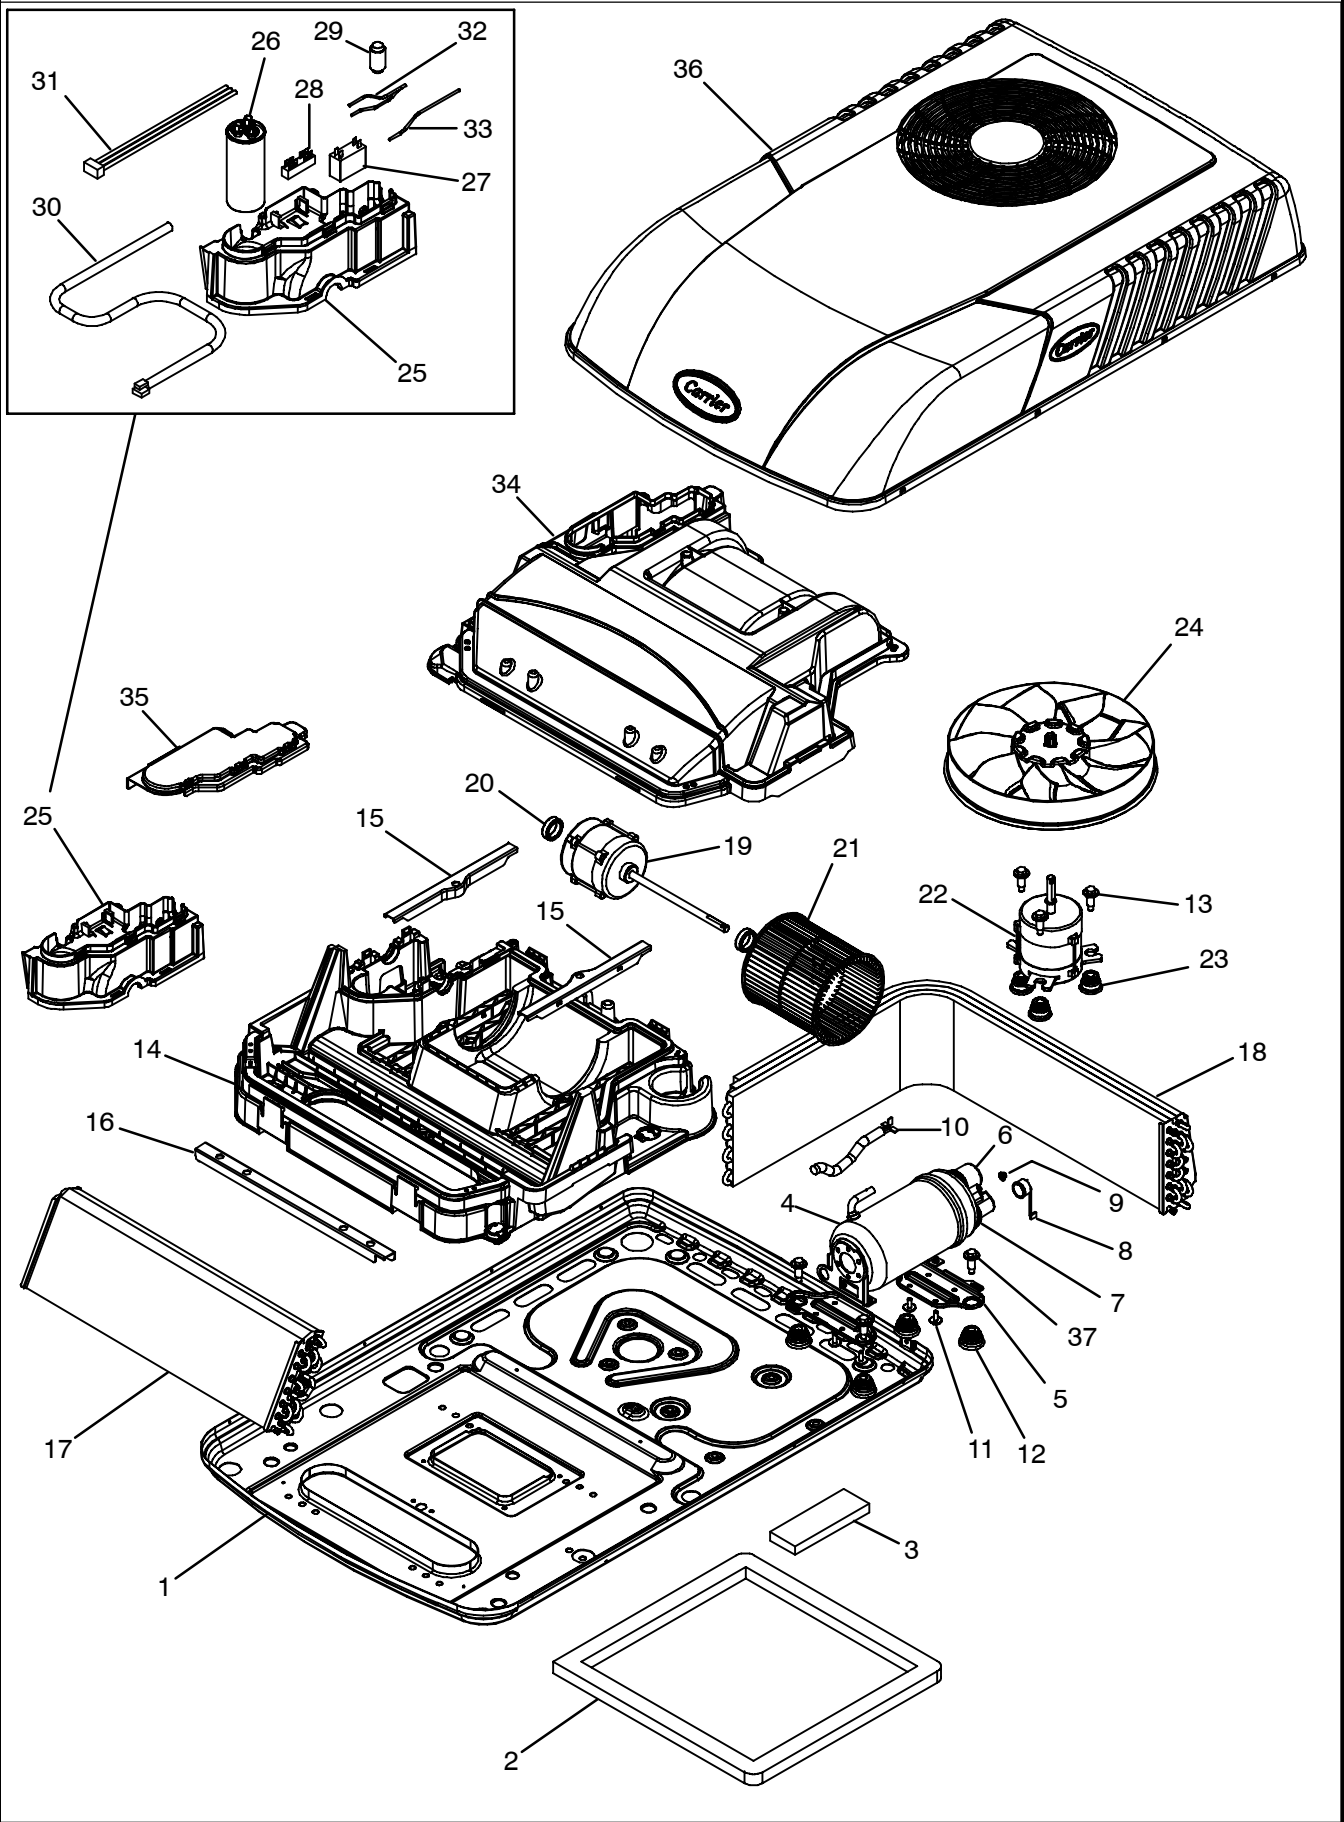

6 . . UPPER UNIT - LOW PROFILE - FREE BLOW - 99-00468-10, -30 (HC) -12 & -32 (STD)

6 . . UPPER UNIT - LOW PROFILE - 99-00468-10, -30 (HC) -12 & -32 (STD) Continued:

Item	Part Number	Description	Qty
1	79-50081-00	Pan Assembly, Base	1
2	42-50026-00	Gasket, Roof	1
3	42-50016-00	Insulation Base 3	3
4	18-50005-00	Compressor (99-00468-10 & -30 Only)	1
	18-50008-00	Compressor (99-00468-12, & -32 Only)	1
5	68-50077-00	Bracket, Compressor	2
6	68-50078-00	Cover, Terminal	1
7	42-50028-00	Gasket, Terminal	1
8	10-50037-00	Overload Protector	1
9	34-50070-00	Hex Nut, Flanged	1
10	22-50277-00	Wire Assembly, Compressor	1
11	34-50072-00	Screw, Taptite	4
12	58-50099-00	Grommet, Compressor	4
13	34-50071-00	Stud, Bolt	3
14	58-50101-00	Scroll Assembly, Lower	1
15	86-50021-00	Bracket Assembly 1, Support	2
16	86-50022-00	Bracket Assembly 2, Support	1
17	08-50014-00	Coil Assembly, Evaporator	1
18	08-50015-00	Coil Assembly, Condenser	1
19	54-50101-00	Motor, Blower	1
20	54-50102-00	Cushion, Blower Motor	2
21	38-50030-00	Blower Wheel	1
22	54-50103-00	Motor, Fan	1
23	58-50100-00	Grommet, Motor	3
24	38-50031-00	Fan, Condenser	1
25	58-50103-00	Box, Control	1
26	10-50061-00	Capacitor, Dual	1
27	10-50062-00	Capacitor, Indoor Motor	1
28	22-50278-00	Joint T/B	1
29	12-55064-00	Start Thermister	1
30	22-50279-00	Wire Assembly, A	1
31	22-50280-00	Wire Assembly, B	1
32	22-50281-00	Wire Assembly, C	1
33	22-50282-00	Wire Assembly, D	1
34	58-50102-00	Scroll Assembly, Upper	1
35	58-50104-00	Cover, Control Box	1
36	79-50082-00	Cover Assembly, Exterior (White 99-00468-10 & -12)	1
	79-50120-00	Cover Assembly, Exterior (Black 99-00468-30 & -32)	1
37	34-50075-00	Bolt Assembly, Mounting	4