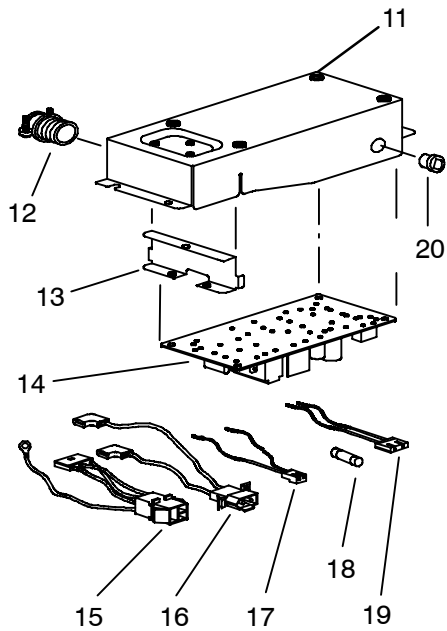

MODEL 68RV0010KS (THICK ROOF KIT)

ITEM 10 POWER BOX ASSY.

BATTERIES NOT INCLUDED
Requires (2) AAA (1.5 Volt)