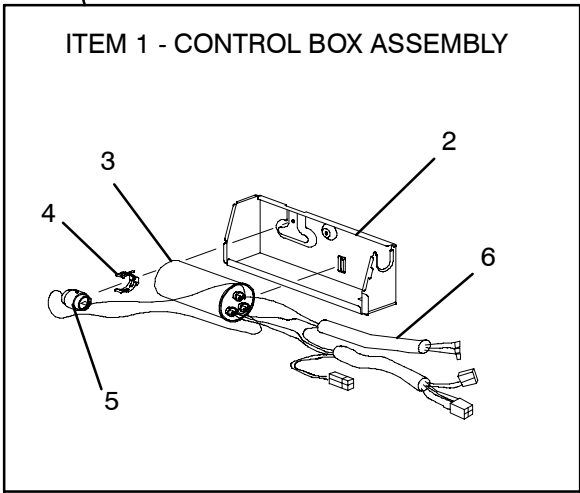

5 . . UPPER UNIT - HIGH CAPACITY - FREE BLOW - 99-00468-08 & -09

5 . . UPPER UNIT - HIGH CAPACITY - FREE BLOW - 99-00468-08 & -09 (Continued):

Item	Part Number	Description	Qty
1	NLA	Upper Control Box Assembly - (Prior toS/N 0804Y76001) Includes:	1
	91-50005-00	Upper Control Box Assembly - (Starting With S/N 0804Y76001) Includes:	1
2	68-50049-00	... Box, Control	1
3	22-50258-00	... Capacitor	1
4	44-50008-00	... Clip, Thermistor	1
5	12-55064-00	... Thermistor, Start	1
6	22-50268-00	... Wire Assembly A	1
7	68-50050-00	Cover, Control Box	1
8	58-50049-00	Cover, Water	1
9	58-50050-00	Scroll Assembly, Lower	1
10	08-50010-00	Coil Assembly, Evaporator, (Indoor)	1
11	58-50051-00	Scroll Assembly, Upper	1
12	38-50023-00	Blower wheel Assembly	1
13	54-50069-00	Seal, Fan Motor	1
14	68-50051-00	Bracket Assembly, Motor	1
15	44-50010-00	Clip, Mounting	2
16	54-50092-00	Motor, Fan	1
17	44-50011-00	Ring, Compression	1
18	68-50052-00	Cover Assembly, Condenser	1
19	38-50024-00	Fan, Propeller	1
20	68-50068-00	Orifice, Condenser	1
21	79-50070-00	Cover Assembly, Exterior (White) (For 99-00468-08)	1
	79-50071-00	Cover Assembly, Exterior (Ivory) (For 99-00468-09)	1
22	08-50012-00	Coil Assembly, Condenser	1
23	NLA	Comp. Assy. Carrier (18-50003-00) (Prior to S/N 0804Y76000) Includes:	1
	18-50007-00	Compressor Assembly, Samsung (Starting with S/N 0804Y76001) Includes:	1
24	68-50054-00	...Cover, Terminal, Carrier Compressor (Prior to S/N 0804Y76001)	1
	68-50083-00	...Cover, Terminal, Samsung Compressor (Starting with S/N 0804Y76001)	1
25	10-50037-00	...Overload Protector, Carrier Compressor (Prior to S/N 0804Y76001)	1
	10-50063-00	...Overload Protector, Samsung Compressor (Starting with S/N 0804Y76001)	1
26	34-50028-00	...Nut, Lock	3
27	58-50048-00	...Washer, Cap Carrier Compressor (Prior to S/N 0804Y76001)	3
	34-50077-00	...Washer, Cap Samsung Compressor (Starting with S/N 0804Y76001)	3
28	58-50059-00	...Grommet	3
29	58-50052-00	Grommet, Tube	1
30	58-50053-00	Grommet, Tube	1
31	44-50012-00	Clamp, Tube	2
32	42-50015-00	Pad, Mounting, (Small)	1
33	79-50028-00	Pan Assembly, Base	1
34	34-50066-00	Popnut, 5/16-18, Hex Head, Flanges	4
35	42-50016-00	Pad, Mounting, (Large)	1
36	42-50014-00	Gasket, Roof	1