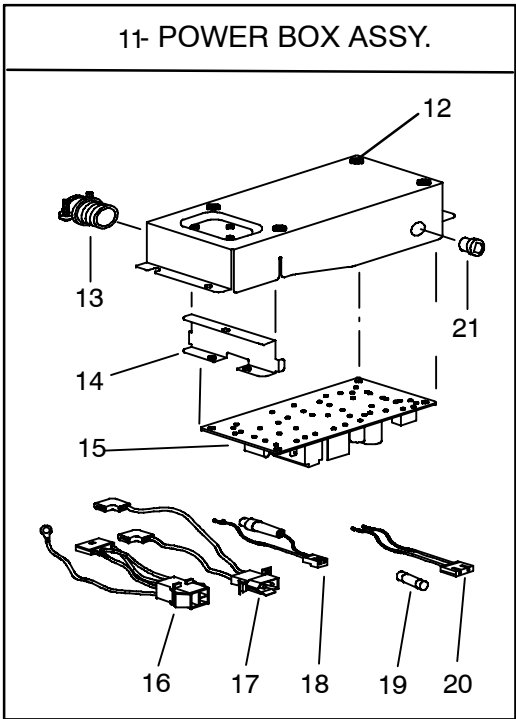

11- POWER BOX ASSY.