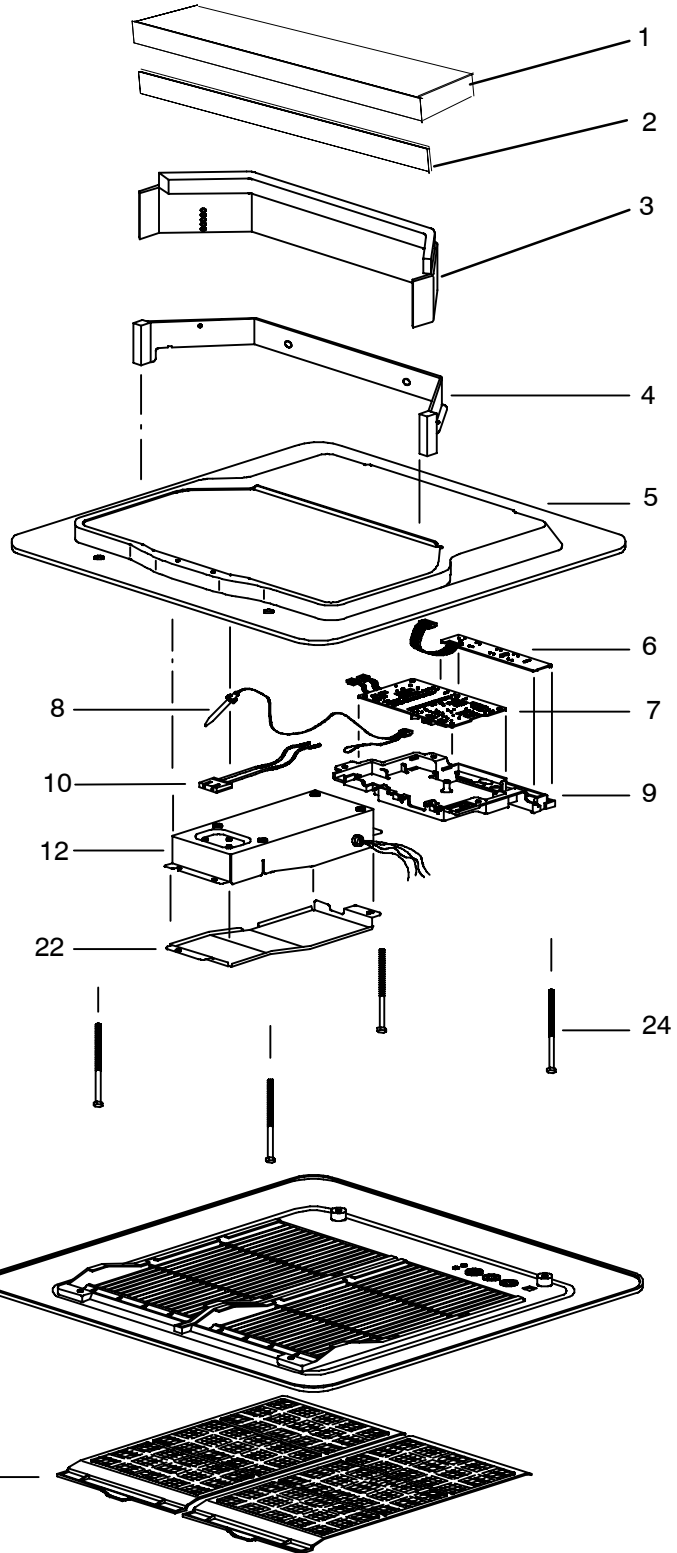

MODEL 68RV0011KS (THICK ROOF KIT)

ITEM 11 POWER BOX ASSY.

BATTERIES NOT INCLUDED
Requires (2) AAA (1.5 Volt)