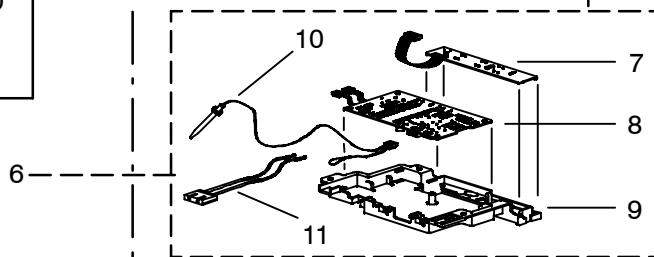

14.2 Grill Assembly - For Ceiling Units 99-00469-11 & -12 (Continued):

Item	Part Number	Description	Qty
1	79-50075-00	Grill Assembly, Ceiling (White) (For 99-00469-11)	1
	79-50077-00	Grill Assembly, Ceiling (Ivory) (For 99-00469-12)	1
2	58-50060-00	Bracket, Door	1
3	79-50034-00	Diffuser, Door Assembly	1
4	73-50004-00	Spring, Door	1
5	58-50054-00	Blade, Horizontal, Front (White-Beige 98) (Prior To S/N 2901Y70001 - For 99-00469-11)	1
	58-50111-00	Blade, Horizontal, Front (Polar White 21) (Starting S/N 2901Y70001 - For 99-00469-11)	1
	58-50070-00	Blade, Horizontal, Front (Ivory) (For 99-00469-12)	1
6	79-50048-00	Filter Package, Air, (White) - Includes:	1
7	NSS	. . . Filter Assembly, Left, (White)	3
8	NSS	. . . Filter Assembly, Right, (Right)	3
6	79-50055-00	Filter Package, Air, (Ivory) - Includes:	1
7	NSS	. . . Filter Assembly, Left, (Ivory)	3
8	NSS	. . . Filter Assembly, Right, (Ivory)	3
9	58-50055-00	Blade, Vertical, (White) (For 99-00469-11)	4
	58-50072-00	Blade, Vertical, (Ivory) (For 99-00469-12)	4
10	58-50056-00	Handle, Door, (White) (For 99-00469-11)	1
	58-50073-00	Handle, Door, (Ivory) (For 99-00469-12)	1
11	58-50081-00	Link (#1)	1
12	58-50062-00	Bracket, Link, (#1)	2
13	58-50112-00	Arm, (#1)	1
14	73-50007-00	Spring, Link, (Blade "R")	2
15	58-50058-00	Blade, Horizontal, Rear (White) (For 99-00469-11) Prior to S/N 4799Y70431	1
	58-50105-00	Blade, Horizontal, Rear (White) (For 99-00469-11) Starting S/N 4799Y70431	1
	58-50071-00	Blade, Horizontal, Rear (Ivory) (For 99-00469-12)	1
16	44-50009-00	Latch, Push	2
17	79-50076-00	Insulation Assy, Ceiling Grill, (White) (For 99-00469-11)	1
	79-50078-00	Insulation Assy, Ceiling Grill, (Ivory) (For 99-00469-12)	1
18	58-50084-00	Bar, Connecting	1
19	58-50083-00	Link (#2)	1
20	58-50085-00	Bracket, Link (#2)	1
21	58-50086-00	Arm (#2)	1
22	58-50082-00	Link, (#3)	1

ITEM 12 - POWER BOX ASSY.