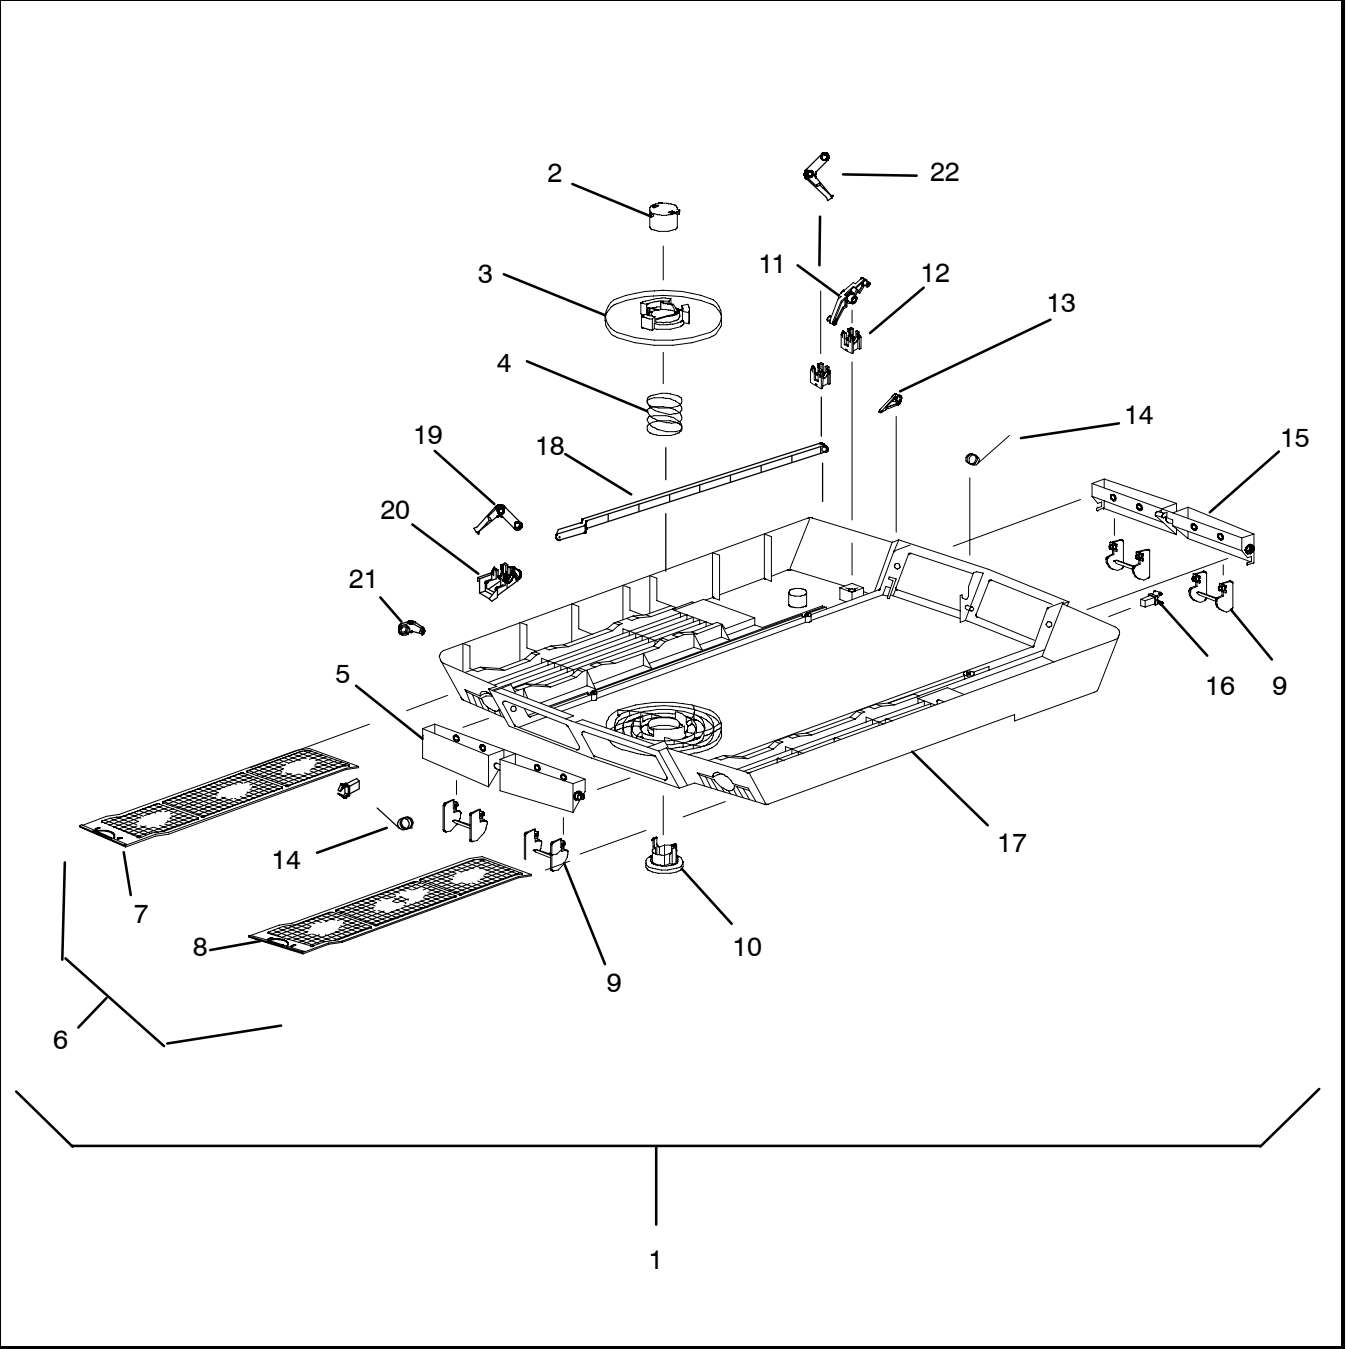

17.1 Panel Assembly - Free Blow - Heat/Cool - For Ceiling Units 99-00469-25 & -26 (Continued):

Item	Part Number	Description	Qty
1	79-50086-00	Panel Assembly, Ceiling, Heat/Cool, (White) (For 99-00469-25)	1
	79-50112-00	Panel Assembly, Ceiling, Heat/Cool, (White) (For 99-00469-25) Starting with S/N 5106Y80001	1
	79-50090-00	Panel Assembly, Ceiling, Heat/Cool, (Ivory) (For 99-00469-26)	1
2	79-50038-00	Control Assembly, H/C - Includes:	1
3	68-50055-00	... Control Box 2	1
4	10-50047-00	... Switch, Rotary (Master Control) H/C	1
5	12-50071-00	... Thermostat H/C	1
6	10-50036-00	... Switch, Rocker	1
7	58-50047-00	... Grommet, Neoprene	1
8	58-50087-00	... Cord, Push, (Strain Relief)	1
9	44-50016-00	Knob Assembly (White) (For 99-00469-25)	2
	44-50021-00	Knob Assembly (Ivory) (For 99-00469-26)	2
10	68-50056-00	Cover, Control Box 2	1
11	79-50087-00	Insulation Assembly, Ceiling Panel	1
12	68-50057-00	Guard Assembly, Wire	1
13	54-50068-00	Motor, Air Sweep H/C	1
14	68-50084-00	Bracket, Air Sweep Motor	1
15	58-50113-00	Cam	1
16	44-50014-00	Standoff, Wire	1
17	44-50017-00	Strain Relief (Prior to S/N 5106Y80001)	1
	44-50027-00	Fitting, Conduit (Starting with S/N 5106Y80001)	1
18	68-50064-00	Junction Box (Prior to S/N 5106Y80001)	1
	68-50129-00	Junction Box (Starting with to S/N 5106Y80001)	1
19	68-50065-00	Cover, Junction Box	1
20	79-50083-00	Duct Assembly	1
21	58-50108-00	Plate, Duct	1
22	34-50054-00	Bolt, Mounting (5/16-18 X 7.36 Inch)	4
23	34-50073-00	Mounting Bolt, Short	2
24	34-50074-00	Plug, Drain	1
25	24-50002-00	Heater Assembly, 120V (Prior to S/N 3507Y8501) - Includes:	1
	24-50005-00	Heater Assembly, 120V (Starting with S/N 3507Y8501) - Includes:	1
26	68-50059-00	... Heater, Bimetal (Prior to S/N 3507Y8501)	1
	24-50007-00	... Heater, Bimetal (Starting with S/N 3507Y8501)	1

17.2 Grill Assembly - Free Blow - Heat-Cool - For Ceiling Units 99-00469-25 & -26