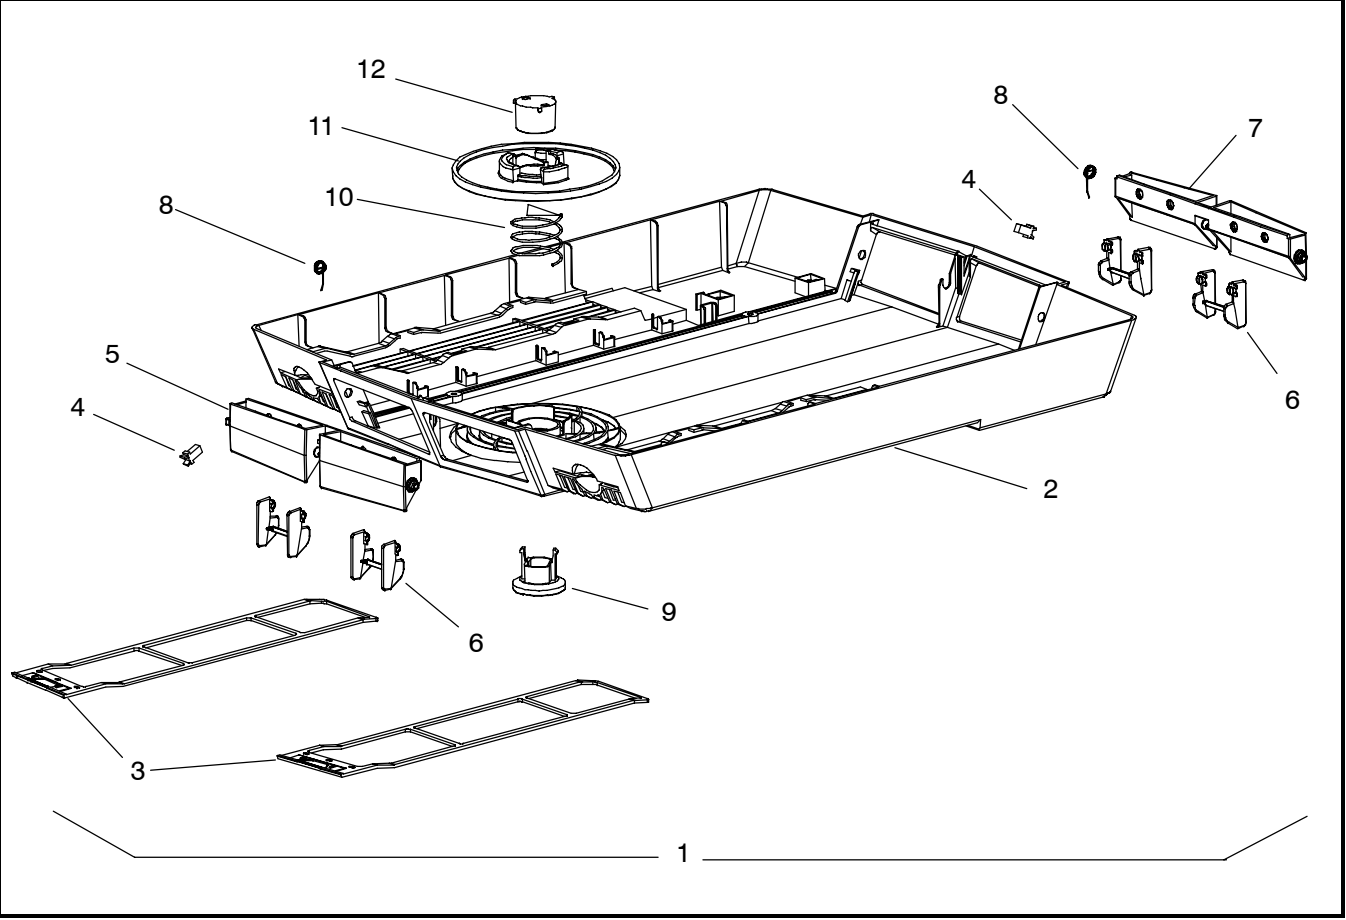

19.2 Grill Assembly - For Ceiling Unit 99-00469-29

19.2 Grill Assembly - For Ceiling Unit 99-00469-29 - Continued:

Item	Part Number	Description	Qty
1	79-50094-00	Grill Assembly, Ceiling Unit, Includes:	1
2	NSSInsulation Assy, Ceiling Grill (79-50095-00)	1
3	79-50048-00Filter Package, Air LR (White), Includes:	1
	NSSFilter Assembly, Left	1
	NSSFilter Assembly, Right	1
4	44-50009-00Latch, Push	2
5	58-50111-00Blade, Horizontal, Front, (Polar White 21)	1
6	58-50055-00Blade, Vertical	4
7	58-50105-00Blade, Horizontal, Rear, (White)	1
8	73-50007-00Spring, Link, Blade "R"	2
9	58-50056-00Handle, Door	1
10	73-50004-00Spring, Door	1
11	79-50034-00Diffuser, Door Assembly	1
12	58-50060-00Bracket, Door	1