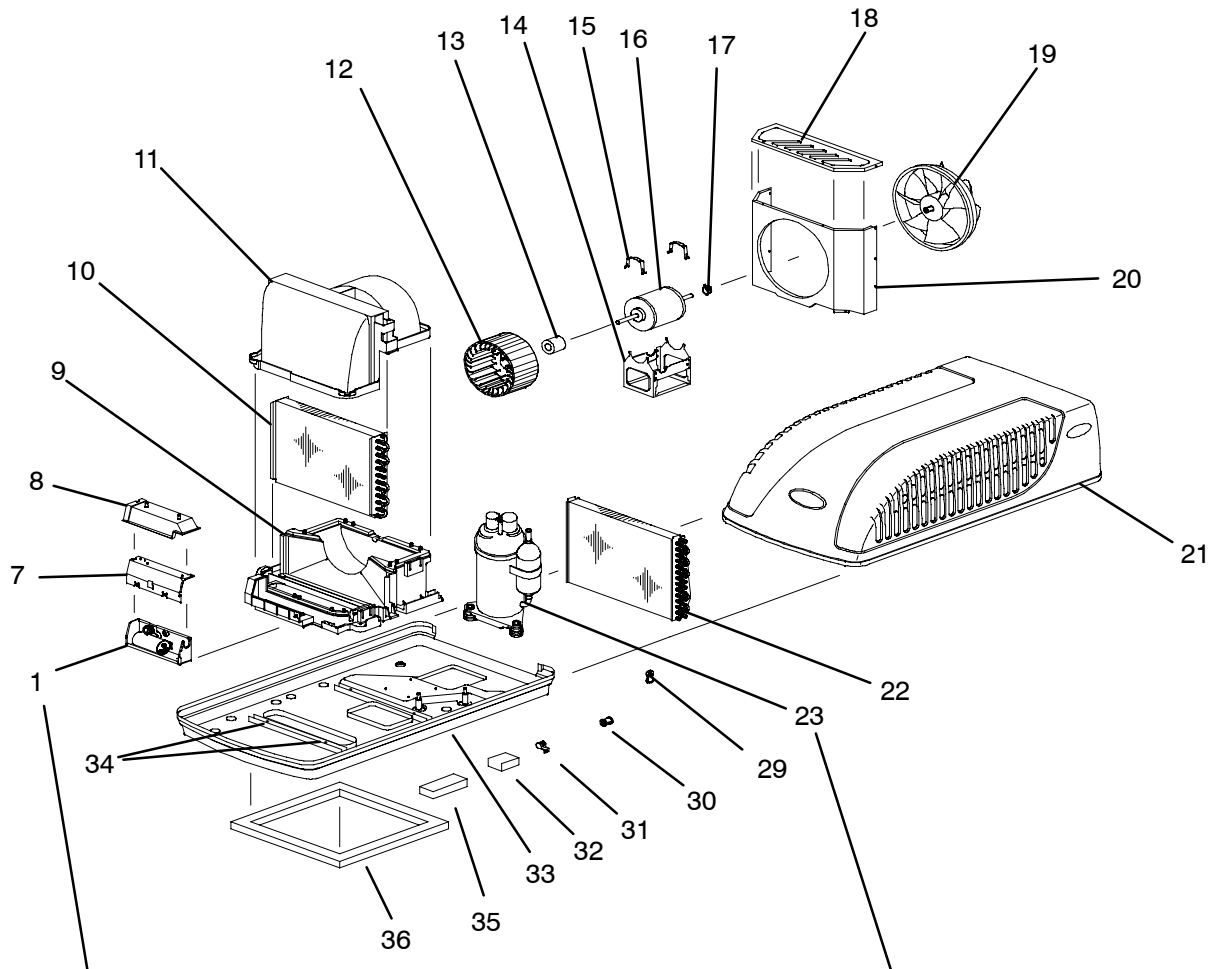

ITEM 23 - COMPRESSOR ASSEMBLY

1 . . UPPER UNIT - STANDARD - 99-00468-00, -01, -20 & -28

ITEM 1 - CONTROL BOX ASSEMBLY