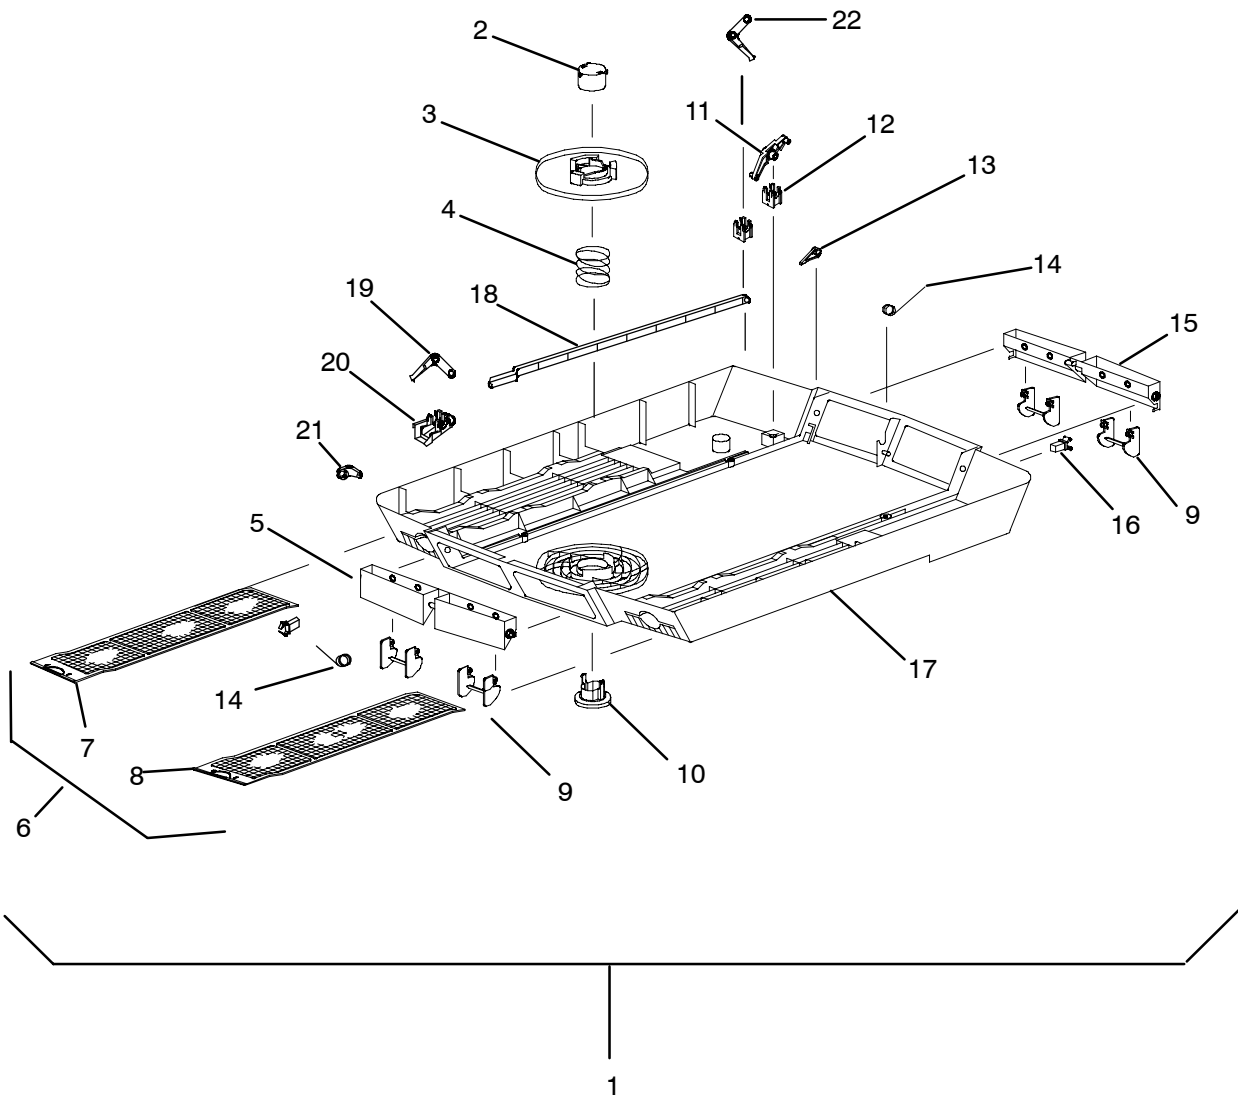

12.2 Grill Assembly - For Ceiling Units 99-00469-08 & -09

12.2 Grill Assembly - For Ceiling Units 99-00469-08 & -09 (Continued):

Item	Part Number	Description	Qty
1	79-50099-00	Grill Assembly, Ceiling, H/C, (White) (For 99-00469-08)	1
	79-50052-00	Grill Assembly, Ceiling, H/C, (Ivory) (For 99-00469-09)	1
2	58-50060-00	Bracket, Door	1
3	79-50034-00	Diffuser, Door Assembly	1
4	73-50004-00	Spring, Door	1
5	58-50054-00	Blade, Horizontal, Front (White/Beige 98) Prior To 2901Y70001 (For 99-00469-08)	1
	58-50111-00	Blade, Horizontal, Front (Polar White 21) Starting S/N 2901Y70001 (For 99-00469-08)	1
	58-50070-00	Blade, Horizontal, Front (Ivory) (For 99-00469-09)	1
6	79-50048-00	Filter Package, Air, (White), Includes:	1
7	NSS	... Filter Assembly, Left, (White)	3
8	NSS	... Filter Assembly, Right, (White)	3
6	79-50055-00	Filter Package, Air, (Ivory) - Includes:	1
7	NSS	... Filter Assembly, Left, (Ivory)	3
8	NSS	... Filter Assembly, Right, (Ivory)	3
9	58-50055-00	Blade, Vertical, (White) (For 99-00469-08)	4
	58-50072-00	Blade, Vertical, (Ivory) (For 99-00469-09)	4
10	58-50056-00	Handle, Door (White) (For 99-00469-08)	1
	58-50073-00	Handle, Door (Ivory) (For 99-00469-09)	1
11	58-50081-00	Link (#1)	1
12	58-50062-00	Bracket, Link (#1)	2
13	58-50112-00	Arm (#1)	1
14	73-50007-00	Spring, Link, (Blade "R")	2
15	58-50058-00	Blade, Horizontal, Rear (White/Beige 98) Prior To S/N 4799Y70431 (For 99-00469-08)	1
	58-50105-00	Blade, Horizontal, Rear (Polar White 21) Starting S/N 4799Y70431 (For 99-00469-08)	1
	58-50071-00	Blade, Horizontal, Rear (Ivory) (For 99-00469-09)	1
16	44-50009-00	Latch, Push	2
17	79-50100-00	Insulation Assy, Ceiling Grill, H/C, White (Starting S/N 4501Y70001) (For 99-00469-08)	1
	79-50054-00	Insulation Assy, Ceiling Grill, H/C, Ivory (For 99-00469-09)	1
18	58-50084-00	Connecting Bar	1
19	58-50083-00	Link. (#2)	1
20	58-50085-00	Bracket, Link, (#2)	1
21	58-50086-00	Arm (#2)	1
22	58-50082-00	Link (#3)	1