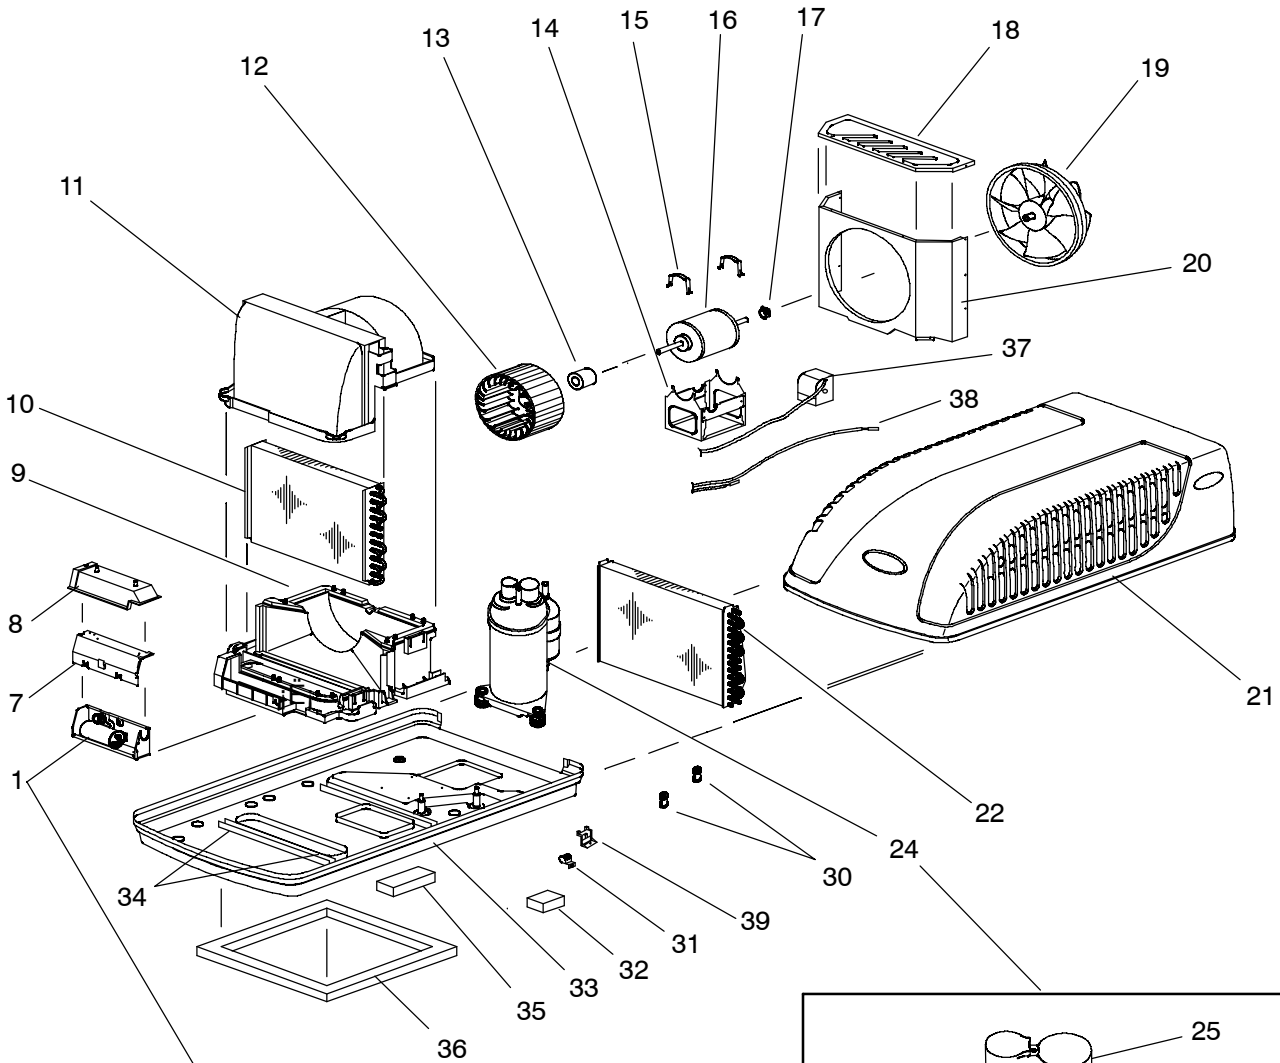

4 . . HEAT PUMP - UPPER UNIT - DUCTED - HEAT/COOL - 99-00468-06, -07 & -26

4 . . HEAT PUMP - UPPER UNIT - DUCTED - HEAT/COOL - 99-00468-06, -07 & -26 (Continued):

Item	Part Number	Description	Qty
1	91-50004-00	Upper Control Box Assembly - Includes	1
2	68-50049-00	. . . Box, Control	1
3	22-50253-00	. . . Capacitor	1
4	44-50008-00	. . . Clip, Thermistor	1
5	12-55064-00	. . . Thermistor, Start	1
6	22-50257-00	. . . Wire Assembly A	1
7	68-50050-00	Cover, Control Box	1
8	58-50049-00	Cover, Water	1
9	58-50050-00	Scroll Assembly, Lower	1
10	08-50010-00	Coil Assembly, Evaporator, (Indoor)	1
11	58-50051-00	Scroll Assembly, Upper	1
12	38-50023-00	Blower wheel Assembly	1
13	54-50069-00	Seal, Fan Motor	1
14	68-50051-00	Bracket Assembly, Motor	1
15	44-50010-00	Clip, Mounting	2
16	54-50093-00	Motor, Fan	1
17	44-50011-00	Ring, Compression	1
18	68-50052-00	Cover Assembly, Condenser	1
19	38-50024-00	Fan, Propeller	1
20	68-50068-00	Orifice, Condenser	1
21	79-50066-00	Cover Assembly, Exterior (White) (For 99-00468-06)	1
	79-50067-00	Cover Assembly, Exterior (Ivory) (For 99-00468-07)	1
	79-50119-00	Cover Assembly, Exterior (Black) (For 99-00468-26)	1
22	08-50013-00	Coil Assembly, Outdoor (Prior to S/N 2902Y70001)	1
23	08-50016-00	Coil Assembly, Outdoor (Starting with S/N 2902Y70001)	1
24	18-50002-00	Compressor - Includes	1
25	68-50054-00	. . . Cover, Terminal	1
26	10-50037-00	. . . Overload protector	1
27	34-50028-00	. . . Nut, Lock	3
28	34-50077-00	. . . Washer, Cap	3
29	58-50059-00	. . . Grommet	3
30	58-50052-00	Grommet, Tube	2
31	44-50025-00	Clamp, Tube	2
32	42-50015-00	Pad, Mounting, (Small)	1
33	79-50068-00	Pan Assembly, Base - Includes:	1
34	34-50066-00	...Popnut, 5/16-18, Hex Head, Flanged	4
35	42-50016-00	Pad, Mounting, (Large)	1
36	42-50014-00	Gasket, Roof	1
37	22-50255-00	Coil Assembly, Reversing Valve	1
38	12-50083-00	Thermistor Assembly	1
39	68-50069-00	Bracket, Sensor	1