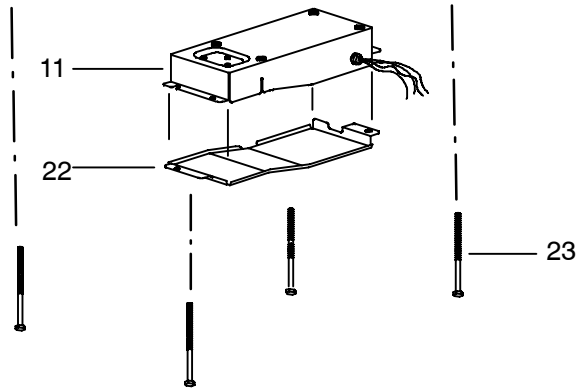

Batteries Not Included
Requires (2) AAA (1.5V)