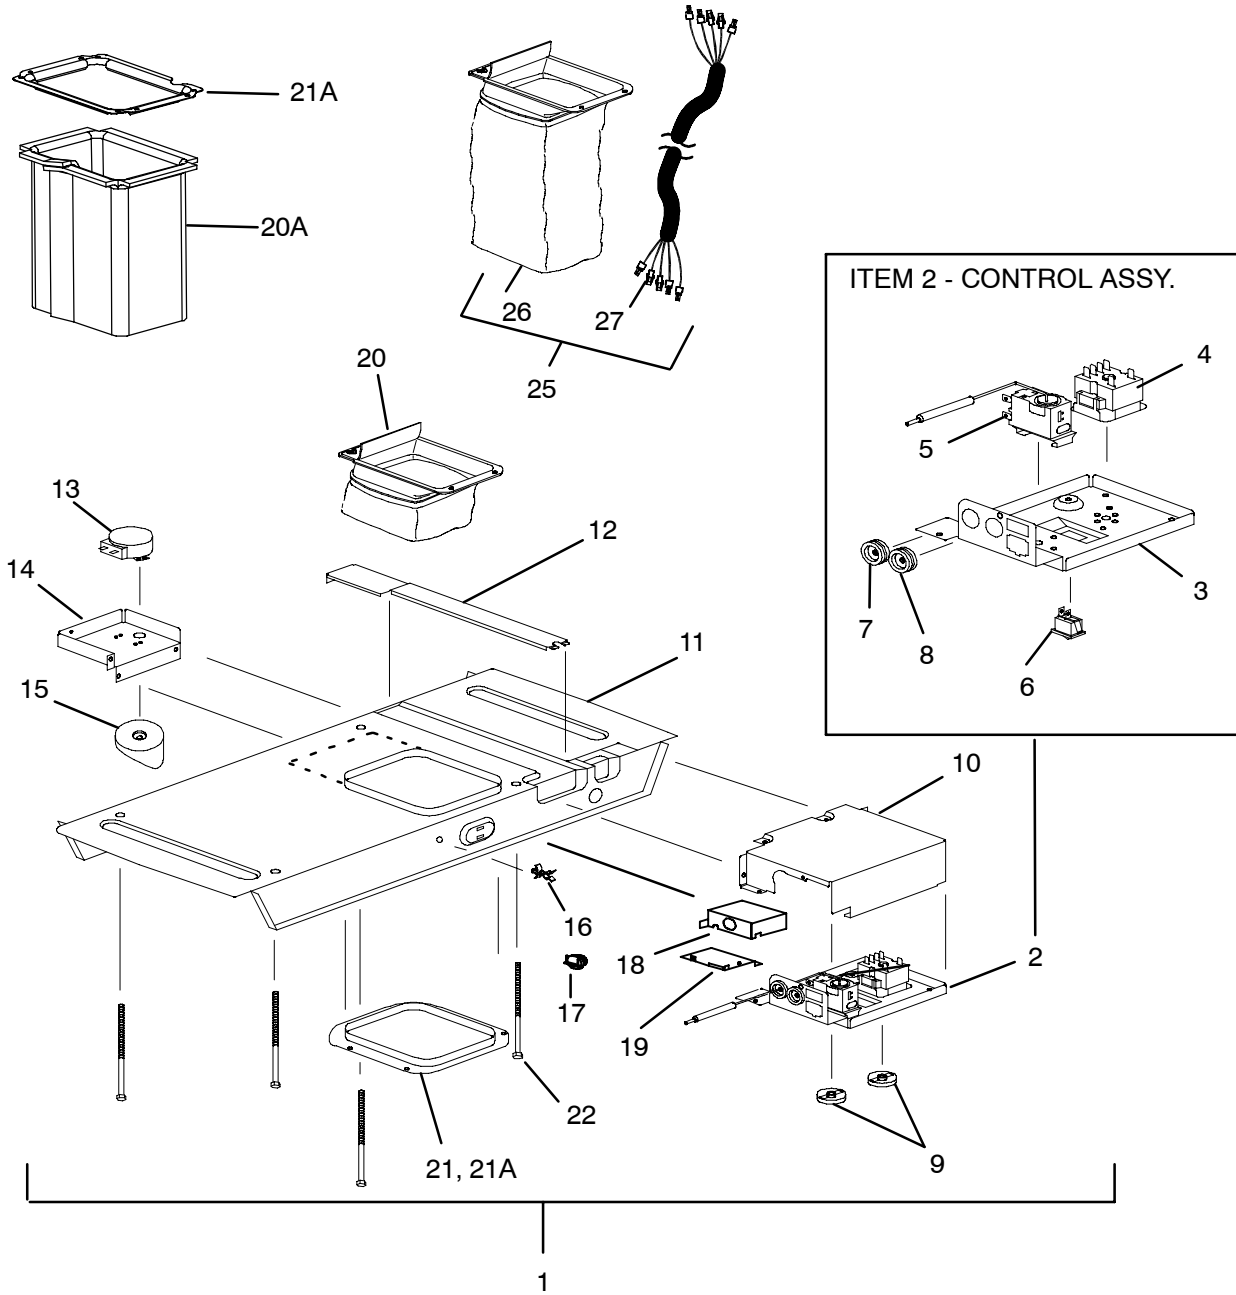

9 . . CEILING UNIT - FREE BLOW - HEAT/COOL - 99-00469-02 & -03

9.1 Panel Assembly - For Ceiling Units 99-00469-02 & -03

9.1 Panel Assembly - 99-00469-02 & -03 (Continued):

Item	Part Number	Description	Qty
1	79-50037-00	Panel Assembly, Ceiling, White (Prior to S/N 1301Y70161) (For 99-00469-02)	1
	79-50086-00	Panel Assembly, Ceiling, White (Starting S/N 0105Y80001) (For 99-00469-02)	1
	79-50050-00	Panel Assembly, Ceiling, Ivory (Prior to S/N 0105Y80001) (For 99-00469-03)	1
	79-50090-00	Panel Assembly, Ceiling, Ivory (Starting S/N 0105Y80001) (For 99-00469-03)	1
	79-50112-00	Panel Assembly, Ceiling, White (Starting S/N 5106Y80001) (For 99-00469-02)	1
2	79-50038-00	Control Assembly, H/C - Includes:	1
3	68-50055-00	... Control Box 2	1
4	10-50047-00	... Switch, Rotary (Master Control) H/C	1
5	12-50071-00	... Thermostat H/C	1
6	10-50036-00	... Switch, Rocker	1
7	58-50047-00	... Grommet, Neoprene	1
8	58-50087-00	... Cord, Push, (Strain Relief)	1
9	44-50016-00	Knob Assembly (White) (For 99-00469-02)	2
	44-50021-00	Knob Assembly (Ivory) (For 99-00469-03)	2
10	68-50056-00	Cover, Control Box 2	1
11	79-50039-00	Insulation Assembly, Ceiling Panel (Prior to S/N 0105Y80001)	1
	79-50087-00	Insulation Assembly, Ceiling Panel (Starting S/N 0105Y80001)	1
12	68-50057-00	Guard Assembly, Wire	1
13	54-50068-00	Motor, Air Sweep H/C	1
14	68-50084-00	Bracket, Air Sweep Motor	1
15	58-50113-00	Cam	1
16	44-50014-00	Standoff, Wire	1
17	44-50017-00	Strain Relief (Prior to S/N 5106Y80001)	1
	44-50027-00	Fitting, Conduit (Starting With S/N 5106Y80001)	1
18	68-50064-00	Junction Box (Prior to S/N 5106Y80001)	1
	68-50129-00	Junction Box (Starting With S/N 5106Y80001)	1
19	68-50065-00	Cover, Junction Box	1
20	NLA	Duct Assembly (Prior To S/N 0105Y80001) (79-50032-00)	1
	79-50098-00	Duct Assembly (Increased Opening Starting with S/N 0105Y80001)	1
20A	79-50083-00	Duct Assembly (Starting With S/N 1706Y82471)	1
21	58-50057-00	Plate, Duct (Prior To S/N 0105Y80001)	1
21A	58-50108-00	Plate, Duct (Starting With S/N 0105Y80001) Standard & Low Profile	2
22	34-50054-00	Bolt, Mounting (5/16-18 X 7.36 Inch)	4
23	24-50002-00	Heater Assembly, 120V, Includes: (Prior to S/N 3507Y85001)	1
	24-50005-00	Heater Assembly, 120V, Includes: (Starting With S/N 3507Y85001)	1
24	68-50059-00	... Heater, Bimetal, (Prior to S/N 3507Y85001)	1
	24-50007-00	... Heater, Bimetal, (Starting With S/N 3507Y85001)	1
25	76-50096-00	Thick Roof Kit - Includes:	1
26	NSS	... Transition Duct Assembly	1
27	22-50256-00	... Wire Harness Assembly	1