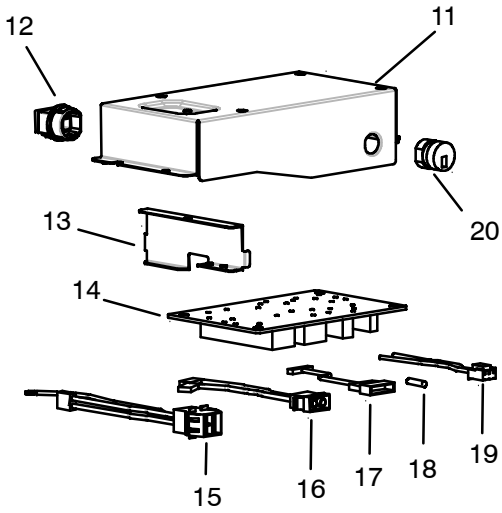

MODEL 68RV0011MS (THICK ROOF KIT)

ITEM 10 POWER BOX ASSEMBLY