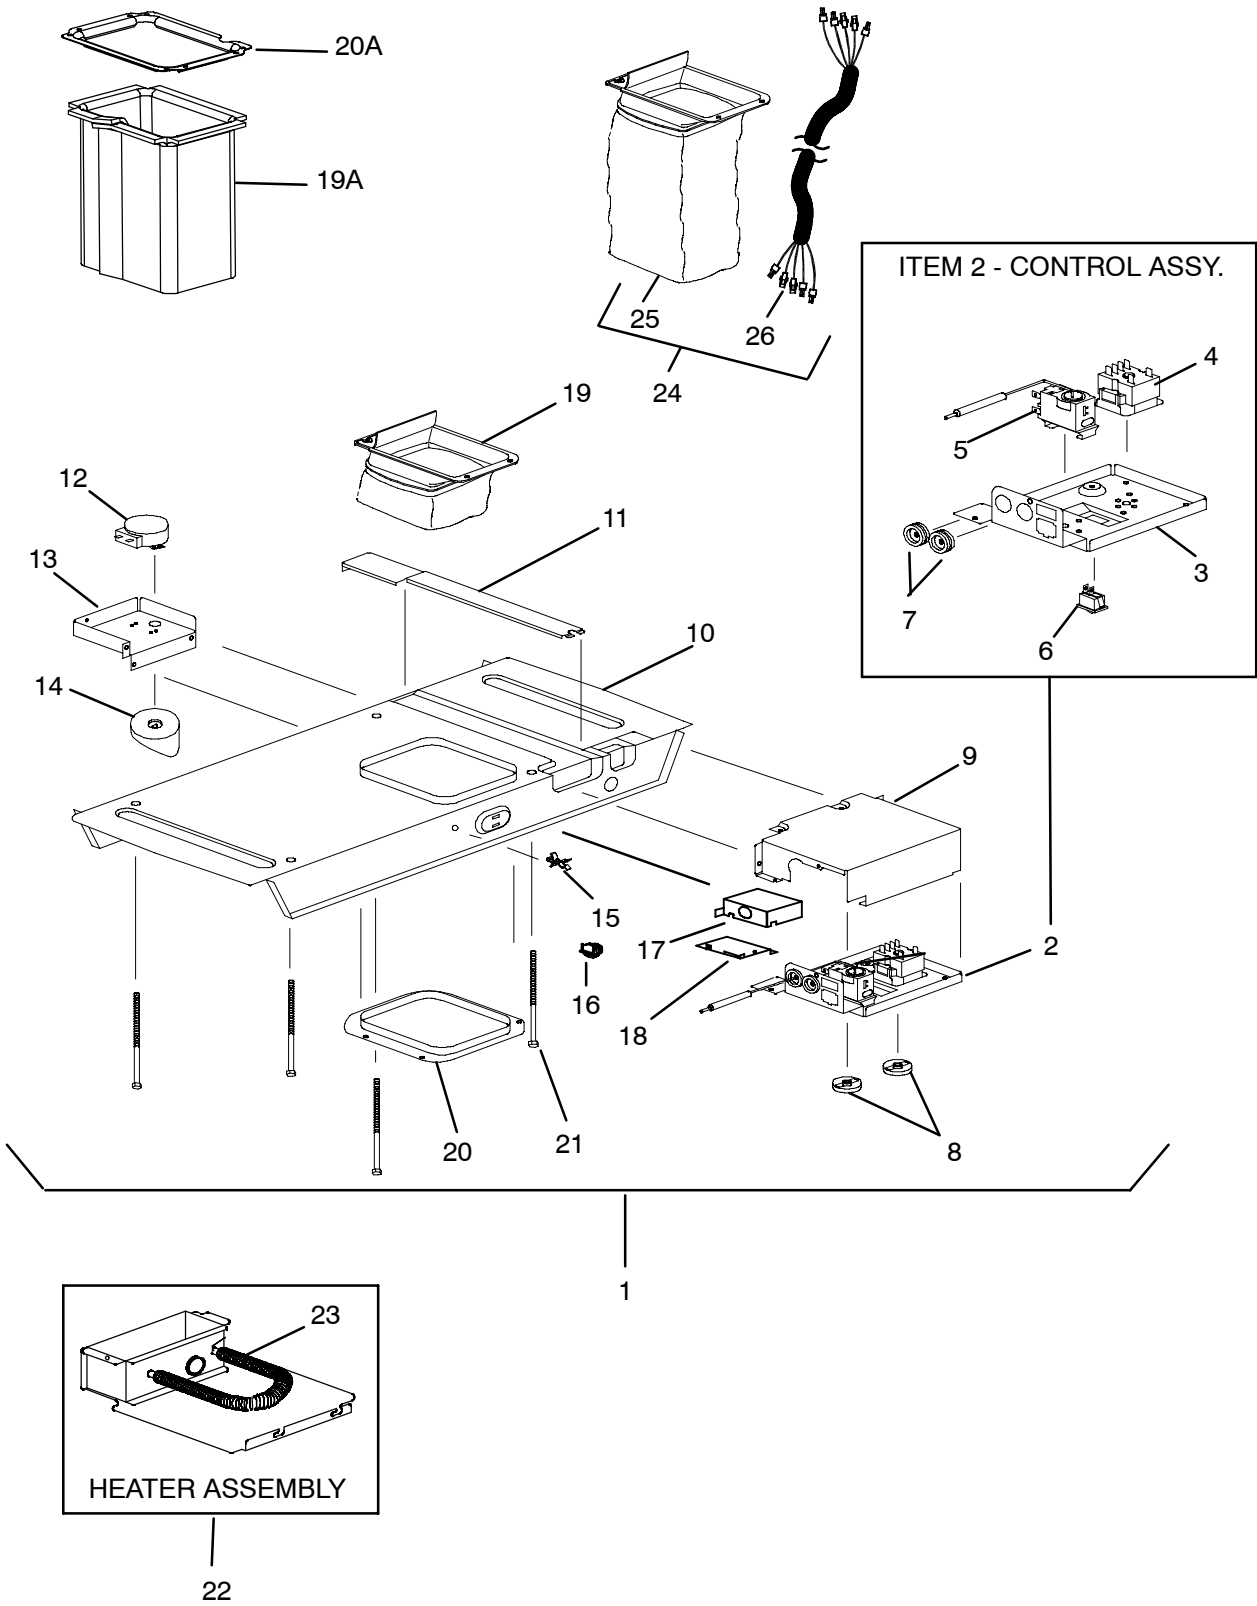

14 . HEAT PUMP - CEILING UNIT - FREE BLOW - 99-00469-11 AND -12

14.1 Panel Assembly - For Ceiling Units 99-00469-11 & -12

14.1 Panel Assembly - For Ceiling Units 99-00469-11 & -12 (Continued):

Item	Part Number	Description	Qty
1	NLA	Panel Assembly, Ceiling, White (Prior to S/N 0105Y80001) (For 99-00469-11)	1
	79-50102-00	Panel Assembly, Ceiling, White (Starting S/N 0105Y80001) (For 99-00469-11)	1
	79-50074-00	Panel Assembly, Ceiling, Ivory (Prior to S/N 0105Y80001) (For 99-00469-12)	1
	79-50110-00	Panel Assembly, Ceiling, Ivory (Starting S/N 0105Y80001) (For 99-00469-12)	1
	79-50103-00	Panel Assembly, Ceiling, White (Starting S/N 5196Y80001) (For 99-00469-11)	1
2	79-50073-00	Control Assembly, Ceiling, Includes:	1
3	68-50055-00	... Control Box 2	1
4	10-50047-00	... Switch, Rotary, (Master Control), H/C	1
5	12-50071-00	... Thermostat, H/C	1
6	10-50036-00	... Switch, Rocker	1
7	58-50047-00	... Grommet, Neoprene	2
8	44-50016-00	Knob Assembly (White) (For 99-00469-11)	2
	44-50021-00	Knob Assembly (Ivory) (For 99-00469-12)	2
9	68-50056-00	Cover, Control Box 2	1
10	79-50039-00	Insulation Assembly, Ceiling Panel, H/C (Prior to S/N 0105Y80001)	1
	79-50087-00	Insulation Assembly, Ceiling Panel, H/C (Starting With S/N 0105Y80001)	1
11	68-50057-00	Guard Assembly, Wire	1
12	54-50068-00	Motor, Air Sweep H/C	1
13	68-50084-00	Bracket, Air Sweep Motor	1
14	58-50113-00	Cam	1
15	44-50014-00	Standoff, Wire	1
16	44-50017-00	Strain Relief (Prior to S/N 5106Y80001)	1
	44-50027-00	Fitting, Conduit (Starting with S/N 5106Y80001)	1
17	68-50064-00	Junction Box (Prior to S/N 5106Y80001)	1
	68-50129-00	Junction Box (Starting with S/N 5106Y80001)	1
18	68-50065-00	Cover, Junction Box	1
19	NLA	Duct Assembly (Prior to S/N 0105Y80001) (79-50032-00)	1
	79-50098-00	Duct Assembly (Increased Opening - (Starting With S/N 0105Y80001)	1
19A	79-50083-00	Duct Assembly (Starting With S/N 1706Y82471)	1
20	58-50057-00	Plate, Duct (Prior to S/N 0105Y80001)	1
20A	58-50108-00	Plate, Duct (Starting With S/N 0105Y80001) Standard & Low Profile	2
21	34-50054-00	Bolt, Mounting (5/16-18 X 7.36 Inch)	4
22	24-50002-00	Heater Assembly, 120V (Prior to S/N 3507Y850001) Includes:	1
	24-50005-00	Heater Assembly, 120V (Starting with S/N 3507Y850001) Includes:	1
23	68-50059-00	... Heater, Bimetal (Prior to S/N 3507Y850001)	1
	24-50007-00	... Heater, Bimetal (Starting with S/N 3507Y850001)	1
24	76-50096-00	Thick Roof Kit - Includes:	1
25	NSS	... Transition Duct Assembly	1
26	22-50256-00	... Wire Harness Assembly	1