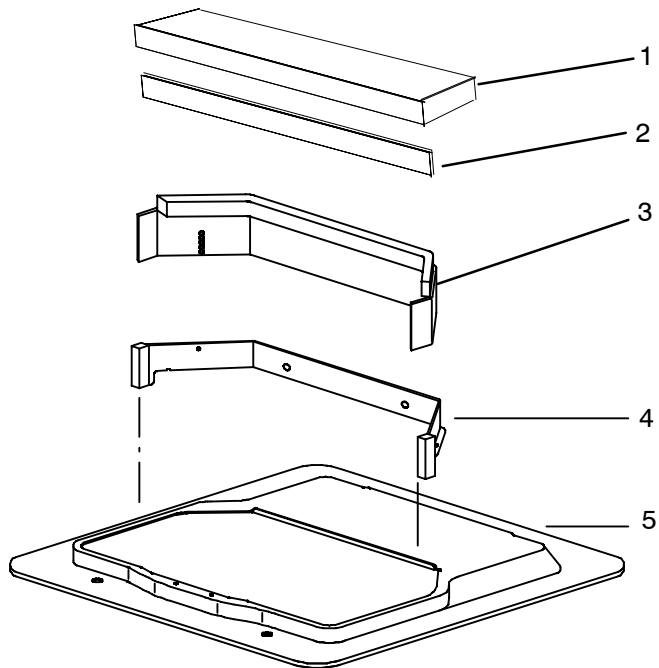

ITEM 11 - POWER BOX ASSY.