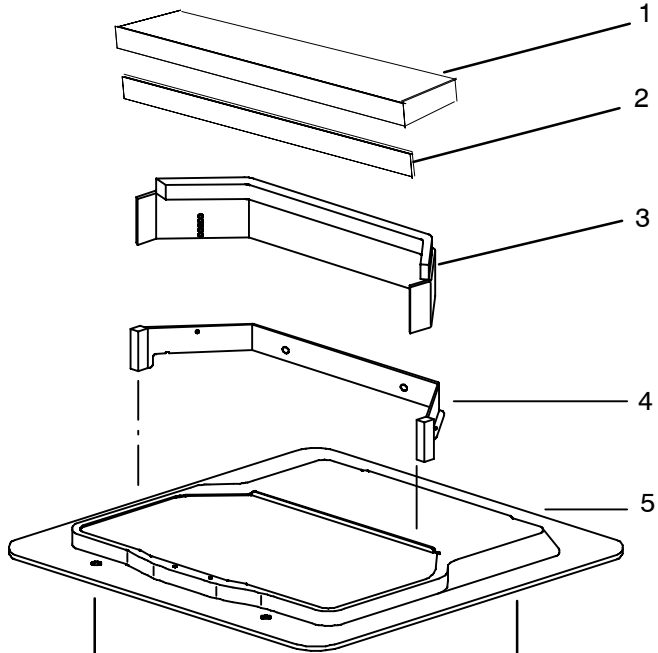

11- POWER BOX ASSY.