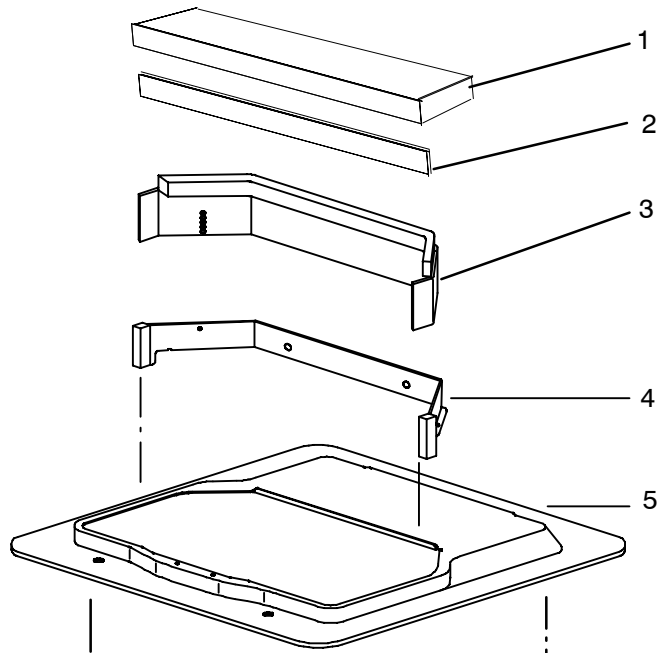

14.2 Grill Assembly - For Ceiling Units 99-00469-11 & -12 (Continued):

Item	Part Number	Description	Qty
1	79-50075-00	Grill Assembly, Ceiling (White) (For 99-00469-11)	1
	79-50077-00	Grill Assembly, Ceiling (Ivory) (For 99-00469-12)	1
2	58-50060-00	Bracket, Door	1
3	79-50034-00	Diffuser, Door Assembly	1
4	73-50004-00	Spring, Door	1
5	58-50054-00	Blade, Horizontal, Front (White-Beige 98) (Prior To S/N 2901Y70001 - For 99-00469-11)	1
	58-50111-00	Blade, Horizontal, Front (Polar White 21) (Starting S/N 2901Y70001 - For 99-00469-11)	1
	58-50070-00	Blade, Horizontal, Front (Ivory) (For 99-00469-12)	1
6	79-50048-00	Filter Package, Air, (White) - Includes:	1
7	NSS	. . . Filter Assembly, Left, (White)	3
8	NSS	. . . Filter Assembly, Right, (Right)	3
6	79-50055-00	Filter Package, Air, (Ivory) - Includes:	1
7	NSS	. . . Filter Assembly, Left, (Ivory)	3
8	NSS	. . . Filter Assembly, Right, (Ivory)	3
9	58-50055-00	Blade, Vertical, (White) (For 99-00469-11)	4
	58-50072-00	Blade, Vertical, (Ivory) (For 99-00469-12)	4
10	58-50056-00	Handle, Door, (White) (For 99-00469-11)	1
	58-50073-00	Handle, Door, (Ivory) (For 99-00469-12)	1
11	58-50081-00	Link (#1)	1
12	58-50062-00	Bracket, Link, (#1)	2
13	58-50112-00	Arm, (#1)	1
14	73-50007-00	Spring, Link, (Blade "R")	2
15	58-50058-00	Blade, Horizontal, Rear (White) (For 99-00469-11) Prior to S/N 4799Y70431	1
	58-50105-00	Blade, Horizontal, Rear (White) (For 99-00469-11) Starting S/N 4799Y70431	1
	58-50071-00	Blade, Horizontal, Rear (Ivory) (For 99-00469-12)	1
16	44-50009-00	Latch, Push	2
17	79-50076-00	Insulation Assy, Ceiling Grill, (White) (For 99-00469-11)	1
	79-50078-00	Insulation Assy, Ceiling Grill, (Ivory) (For 99-00469-12)	1
18	58-50084-00	Bar, Connecting	1
19	58-50083-00	Link (#2)	1
20	58-50085-00	Bracket, Link (#2)	1
21	58-50086-00	Arm (#2)	1
22	58-50082-00	Link, (#3)	1

ITEM 12 - POWER BOX ASSY.