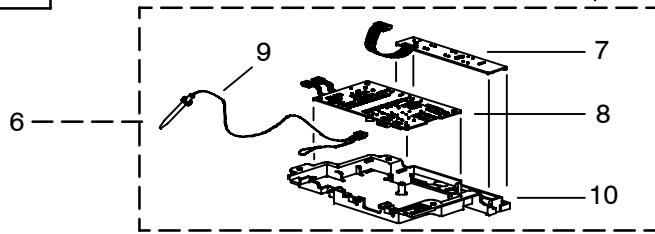

11- POWER BOX ASSY.