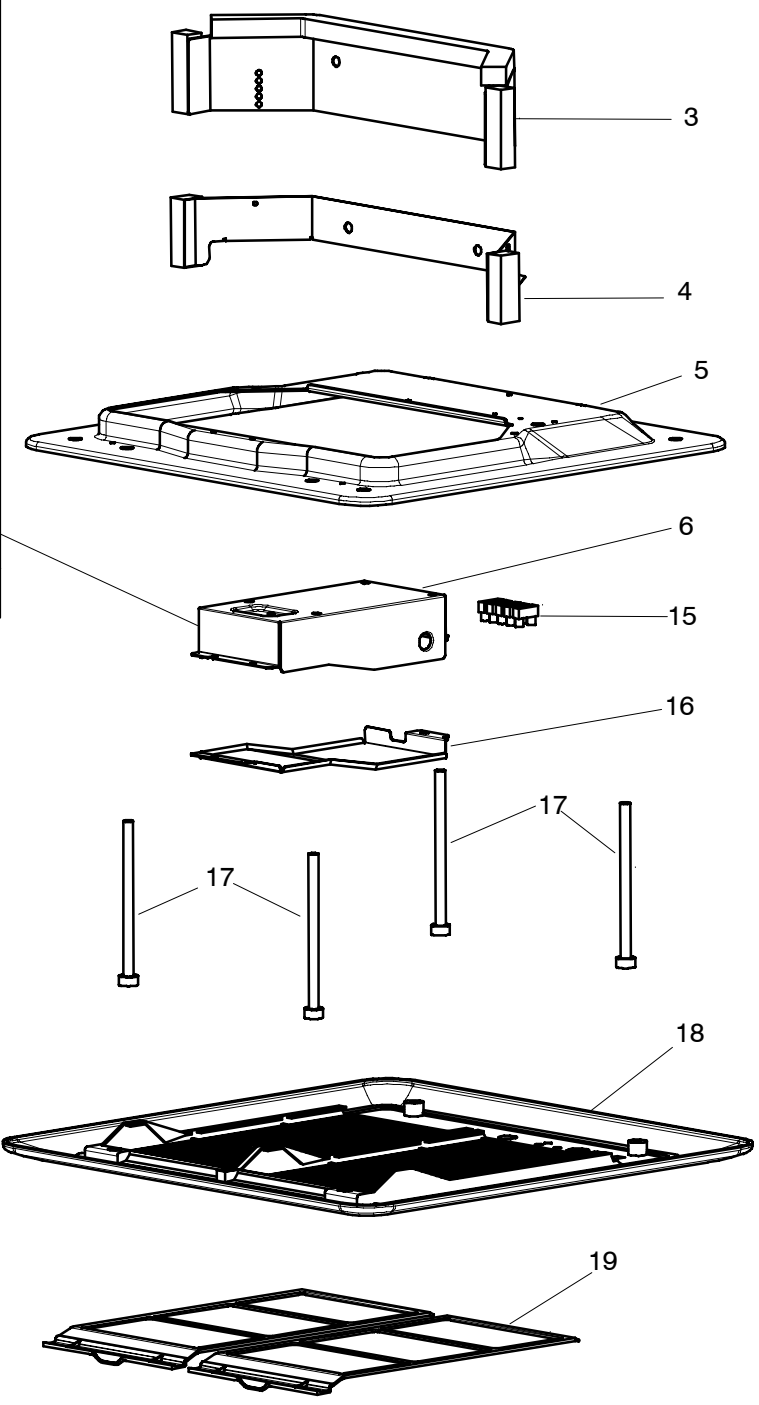

18 . CEILING UNIT FOR DUCTED - COOL ONLY - WIRED THERMOSTAT (99-00469-22)