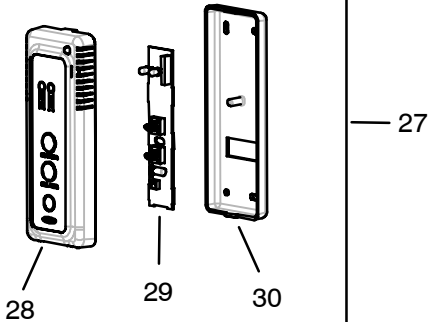

WALL SENSOR ASSY THERMOSTAT