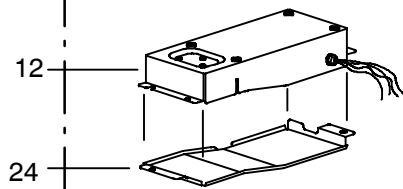

14.2 Grill Assembly - For Ceiling Units 99-00469-11 & -12 (Continued):

Item	Part Number	Description	Qty
1	79-50075-00	Grill Assembly, Ceiling (White) (For 99-00469-11)	1
	79-50077-00	Grill Assembly, Ceiling (Ivory) (For 99-00469-12)	1
2	58-50060-00	Bracket, Door	1
3	79-50034-00	Diffuser, Door Assembly	1
4	73-50004-00	Spring, Door	1
5	58-50054-00	Blade, Horizontal, Front (White-Beige 98) (Prior To S/N 2901Y70001 - For 99-00469-11)	1
	58-50111-00	Blade, Horizontal, Front (Polar White 21) (Starting S/N 2901Y70001 - For 99-00469-11)	1
	58-50070-00	Blade, Horizontal, Front (Ivory) (For 99-00469-12)	1
6	79-50048-00	Filter Package, Air, (White) - Includes:	1
7	NSS	. . . Filter Assembly, Left, (White)	3
8	NSS	. . . Filter Assembly, Right, (Right)	3
6	79-50055-00	Filter Package, Air, (Ivory) - Includes:	1
7	NSS	. . . Filter Assembly, Left, (Ivory)	3
8	NSS	. . . Filter Assembly, Right, (Ivory)	3
9	58-50055-00	Blade, Vertical, (White) (For 99-00469-11)	4
	58-50072-00	Blade, Vertical, (Ivory) (For 99-00469-12)	4
10	58-50056-00	Handle, Door, (White) (For 99-00469-11)	1
	58-50073-00	Handle, Door, (Ivory) (For 99-00469-12)	1
11	58-50081-00	Link (#1)	1
12	58-50062-00	Bracket, Link, (#1)	2
13	58-50112-00	Arm, (#1)	1
14	73-50007-00	Spring, Link, (Blade "R")	2
15	58-50058-00	Blade, Horizontal, Rear (White) (For 99-00469-11) Prior to S/N 4799Y70431	1
	58-50105-00	Blade, Horizontal, Rear (White) (For 99-00469-11) Starting S/N 4799Y70431	1
	58-50071-00	Blade, Horizontal, Rear (Ivory) (For 99-00469-12)	1
16	44-50009-00	Latch, Push	2
17	79-50076-00	Insulation Assy, Ceiling Grill, (White) (For 99-00469-11)	1
	79-50078-00	Insulation Assy, Ceiling Grill, (Ivory) (For 99-00469-12)	1
18	58-50084-00	Bar, Connecting	1
19	58-50083-00	Link (#2)	1
20	58-50085-00	Bracket, Link (#2)	1
21	58-50086-00	Arm (#2)	1
22	58-50082-00	Link, (#3)	1

ITEM 12 - POWER BOX ASSY.