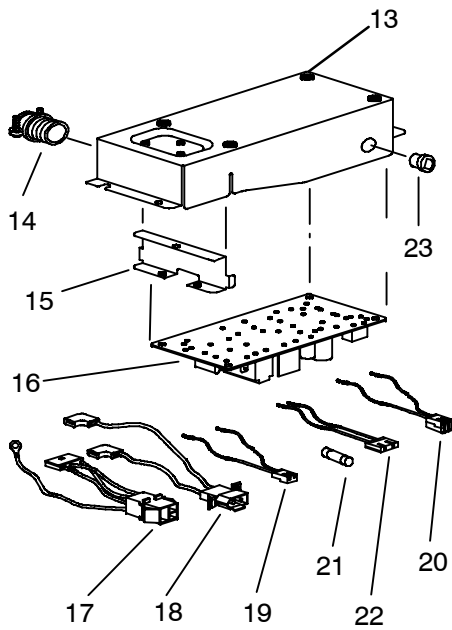

14.2 Grill Assembly - For Ceiling Units 99-00469-11 & -12 (Continued):

Item	Part Number	Description	Qty
1	79-50075-00	Grill Assembly, Ceiling (White) (For 99-00469-11)	1
	79-50077-00	Grill Assembly, Ceiling (Ivory) (For 99-00469-12)	1
2	58-50060-00	Bracket, Door	1
3	79-50034-00	Diffuser, Door Assembly	1
4	73-50004-00	Spring, Door	1
5	58-50054-00	Blade, Horizontal, Front (White-Beige 98) (Prior To S/N 2901Y70001 - For 99-00469-11)	1
	58-50111-00	Blade, Horizontal, Front (Polar White 21) (Starting S/N 2901Y70001 - For 99-00469-11)	1
	58-50070-00	Blade, Horizontal, Front (Ivory) (For 99-00469-12)	1
6	79-50048-00	Filter Package, Air, (White) - Includes:	1
7	NSS	. . . Filter Assembly, Left, (White)	3
8	NSS	. . . Filter Assembly, Right, (Right)	3
6	79-50055-00	Filter Package, Air, (Ivory) - Includes:	1
7	NSS	. . . Filter Assembly, Left, (Ivory)	3
8	NSS	. . . Filter Assembly, Right, (Ivory)	3
9	58-50055-00	Blade, Vertical, (White) (For 99-00469-11)	4
	58-50072-00	Blade, Vertical, (Ivory) (For 99-00469-12)	4
10	58-50056-00	Handle, Door, (White) (For 99-00469-11)	1
	58-50073-00	Handle, Door, (Ivory) (For 99-00469-12)	1
11	58-50081-00	Link (#1)	1
12	58-50062-00	Bracket, Link, (#1)	2
13	58-50112-00	Arm, (#1)	1
14	73-50007-00	Spring, Link, (Blade "R")	2
15	58-50058-00	Blade, Horizontal, Rear (White) (For 99-00469-11) Prior to S/N 4799Y70431	1
	58-50105-00	Blade, Horizontal, Rear (White) (For 99-00469-11) Starting S/N 4799Y70431	1
	58-50071-00	Blade, Horizontal, Rear (Ivory) (For 99-00469-12)	1
16	44-50009-00	Latch, Push	2
17	79-50076-00	Insulation Assy, Ceiling Grill, (White) (For 99-00469-11)	1
	79-50078-00	Insulation Assy, Ceiling Grill, (Ivory) (For 99-00469-12)	1
18	58-50084-00	Bar, Connecting	1
19	58-50083-00	Link (#2)	1
20	58-50085-00	Bracket, Link (#2)	1
21	58-50086-00	Arm (#2)	1
22	58-50082-00	Link, (#3)	1

ITEM 12 - POWER BOX ASSY.