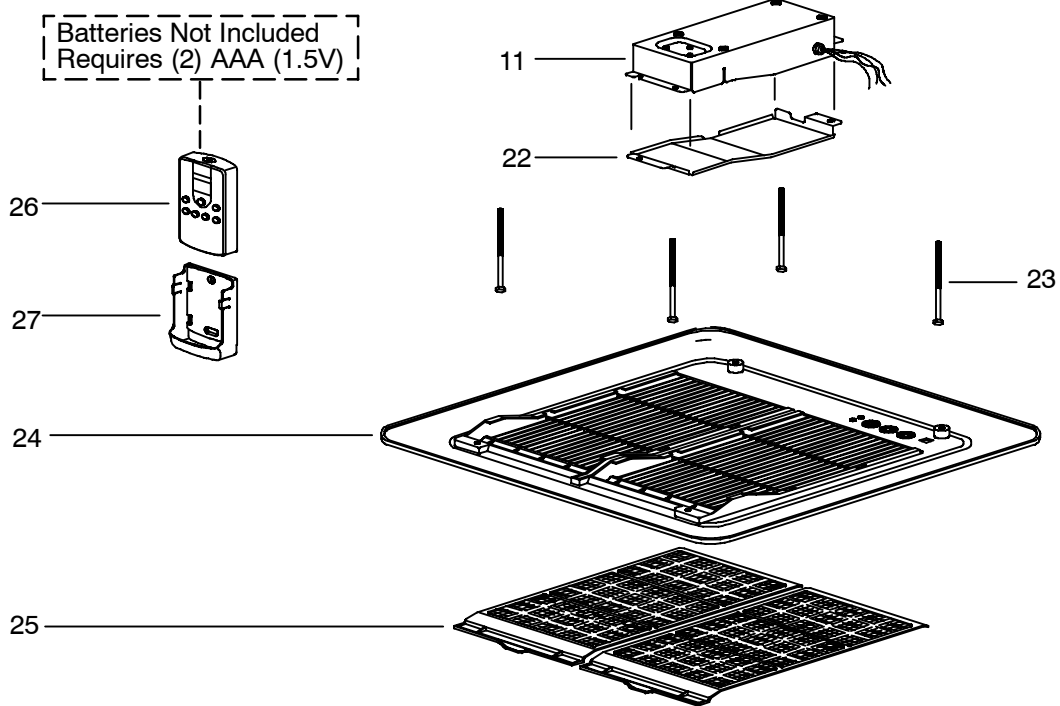

Batteries Not Included
Requires (2) AAA (1.5V)