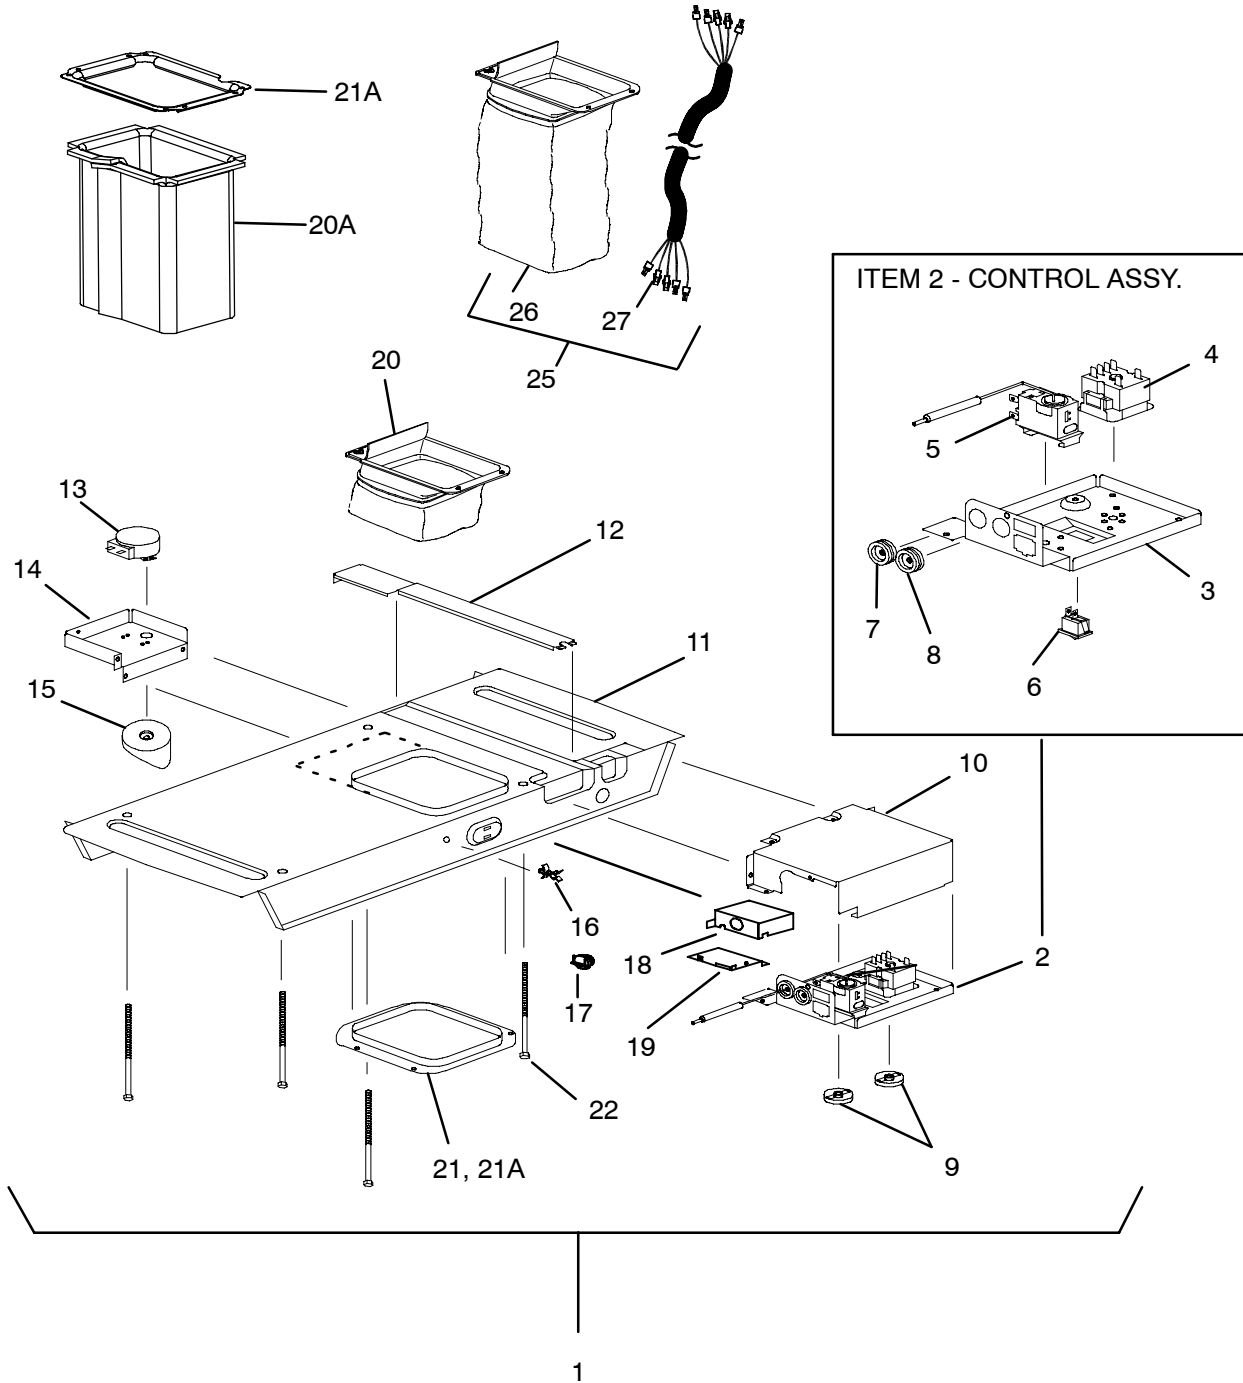

10 . CEILING UNIT - FREE BLOW -COOL ONLY - 99-00469-04 & -05

10.1 Panel Assembly - For Ceiling Units 99-00469-04 & -05

10.1 Panel Assembly- For Ceiling Units 99-00469-04 & -05 (Continued):

Item	Part Number	Description	Qty
1	79-50049-00	Panel Assembly, Ceiling, Ivory (Prior To S/N 0105Y80001) (For 99-00469-05)	1
	79-50088-00	Panel Assembly, Ceiling, Ivory (Starting S/N 0105Y80001) (For 99-00469-05)	1
	79-50113-00	Panel Assembly, Ceiling, White (Starting S/N 5106Y80001) (For 99-00469-04)	1
2	79-50030-00	Control Assembly - Includes:	1
3	68-50055-00	. . . Control Box 2	1
4	10-50035-00	. . . Switch, Rotary (Master Control)	1
5	12-55065-00	. . . Thermostat	1
6	10-50036-00	. . . Switch, Rocker	1
7	58-50047-00	. . . Grommet, Neoprene	1
8	58-50087-00	. . . Cord, Push, (Strain Relief)	1
9	44-50016-00	Knob Assembly (White)	2
	44-50021-00	Knob Assembly (Ivory)	2
10	68-50056-00	Cover, Control Box 2	1
11	79-50035-00	Insulation Assembly, Ceiling Panel	1
12	68-50057-00	Guard Assembly, Wire	1
13	54-50106-00	Motor, Air Sweep, 220VDC	1
14	68-50084-00	Bracket, Air Sweep Motor	1
15	58-50113-00	Cam	1
16	44-50014-00	Standoff, Wire	1
17	44-50017-00	Strain Relief (Prior to S/N 5106Y80001)	1
	44-50027-00	Fitting, Conduit (Starting With S/N 5106Y80001)	1
18	68-50064-00	Junction Box (Prior to S/N 5106Y80001)	1
	68-50129-00	Junction Box (Starting With S/N 5106Y80001)	1
19	68-50065-00	Cover, Junction Box	1
20	NLA	Duct Assembly (Prior To S/N 0105Y80001) (79-50032-00)	1
	79-50098-00	Duct Assembly (Increased Opening - Starting With S/N 0105Y80001)	1
20A	79-50083-00	Duct Assembly (Starting With S/N 1706Y82471)	1
21	58-50057-00	Plate, Duct (Prior To S/N 0105Y80001)	1
21A	58-50108-00	Plate, Duct (Starting With S/N 0105Y80001) Standard & Low Profile	2
22	34-50054-00	Bolt, Mounting (5/16-18 X 7.36 Inch)	4
23	76-50096-00	Thick Roof Kit - Includes:	1
24	NSS	. . . Transition Duct Assembly	1
25	22-50256-00	. . . Wire Harness Assembly	1