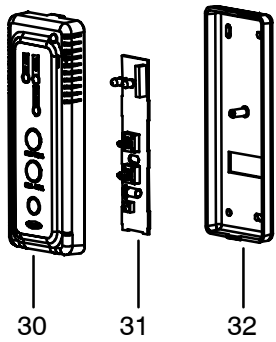

WALL SENSOR ASSY