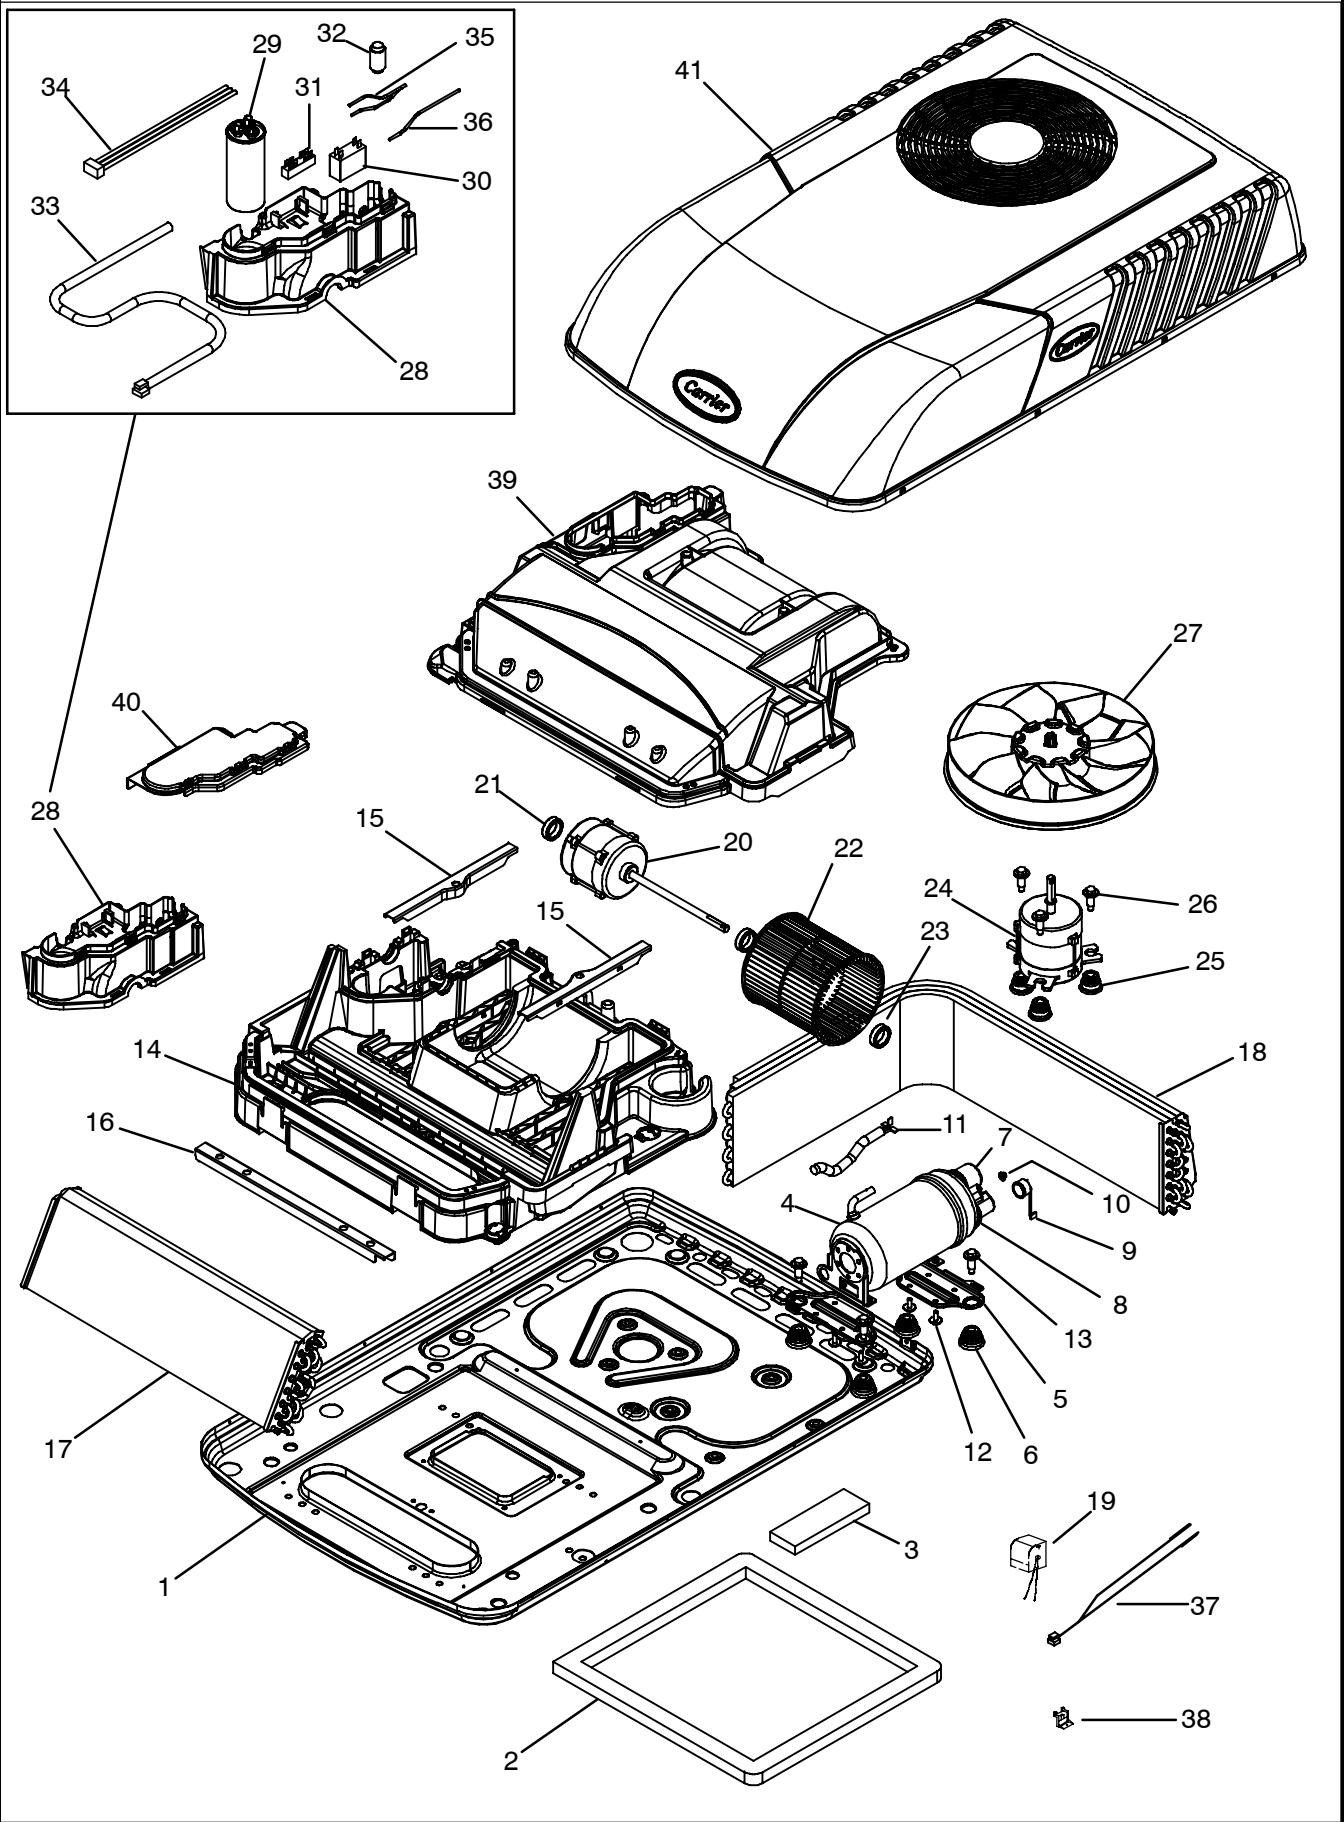

7 .. UPPER UNIT - LOW PROFILE HEAT PUMP - 99-00468-13 & -33

7 .. UPPER UNIT - LOW PROFILE HEAT PUMP- 99-00468-13 & -33 Continued:

Item	Part Number	Description	Qty
1	79-50107-00	Panel Assembly, Base	1
2	42-50026-00	Gasket, Roof	1
3	42-50016-00	Insulation Base 3	3
4	18-50008-00	Compressor	1
5	68-50077-00	Bracket, Compressor	2
6	58-50099-00	Grommet, Compressor	4
7	68-50078-00	Cover, Terminal	1
8	42-50028-00	Gasket, Terminal	1
9	10-50037-00	Overload Protector	1
10	34-50070-00	Hex Nut, Flanged	1
11	22-50277-00	Wire Assembly, Compressor	1
12	34-50072-00	Screw, Taptite, Compressor	4
13	34-50075-00	Bolt Assembly, Mounting	4
14	58-50101-00	Scroll Assembly, Lower	1
15	86-50021-00	Bracket Assembly 1, Support	2
16	86-50022-00	Bracket Assembly 2, Support	1
17	08-50014-00	Coil Assembly, Evaporator	1
18	08-50019-00	Coil Assembly, Condenser	1
19	14-50101-00	Coil Assembly, Reversing Valve	1
20	54-50110-00	Motor, Blower, Indoor	1
21	54-50102-00	Cushion, Blower Motor	2
22	38-50030-00	Blower Wheel	1
23	44-50011-00	Ring, Compression	1
24	54-50103-00	Motor, Fan, Outdoor	1
25	58-50100-00	Grommet, Motor	3
26	34-50071-00	Stud, Bolt	3
27	38-50031-00	Fan, Condenser	1
28	58-50103-00	Box, Control	1
29	10-50061-00	Capacitor, Dual	1
30	10-50071-00	Capacitor, Indoor Motor	1
31	22-50278-00	Joint T/B	1
32	12-55064-00	Start Thermister	1
33	22-50354-00	Wire Assembly, A	1
34	22-50280-00	Wire Assembly, B	1
35	22-50281-00	Wire Assembly, C	1
36	22-50282-00	Wire Assembly, D	1
37	12-50142-00	Thermister Assembly	1
38	44-50026-00	Holder, Sensor Assembly	1
39	58-50102-00	Scroll Assembly, Upper	1
40	58-50104-00	Cover, Control Box	1
41	79-50082-00	Cover Assembly, Exterior (White 99-00468-13)	1
42	79-50120-00	Cover Assembly, Exterior (Black 99-00468-33)	1