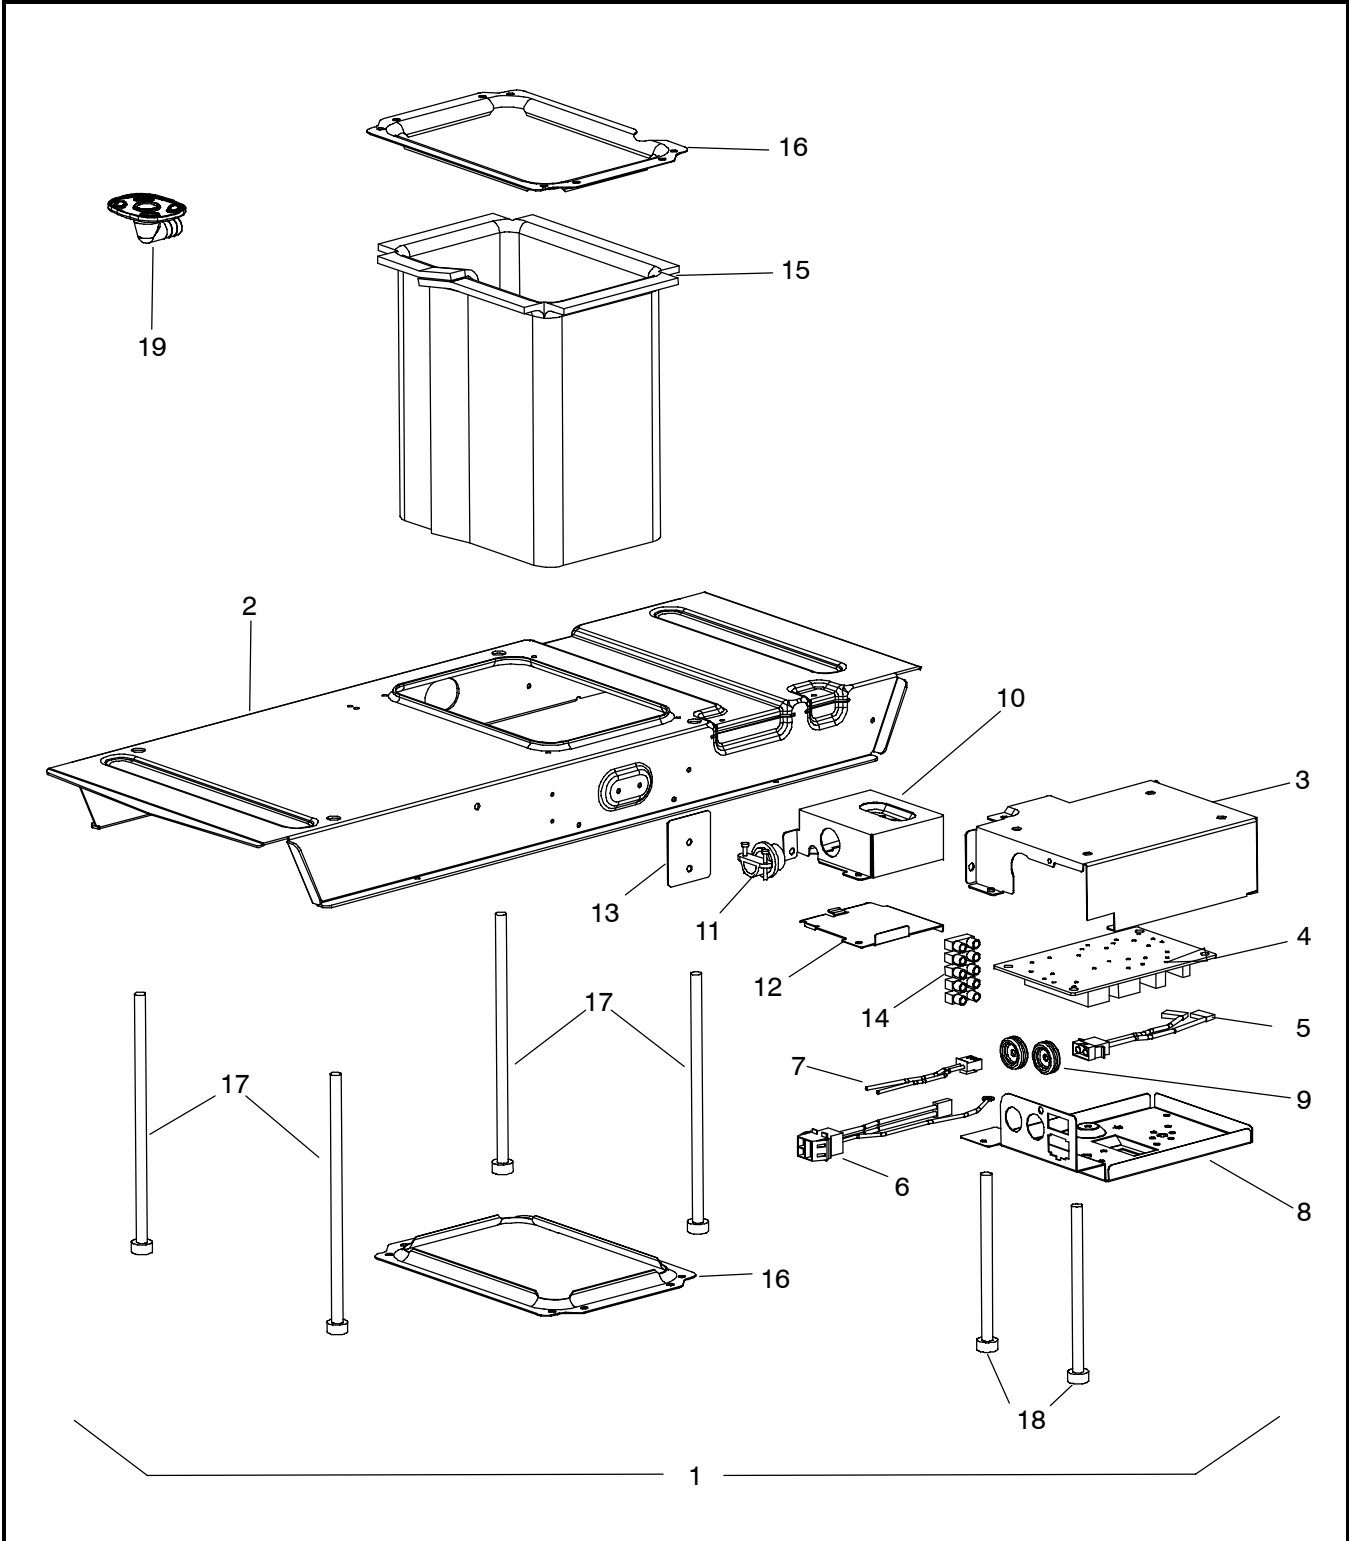

18 . CEILING UNIT FOR DUCTED - COOL ONLY - WIRED THERMOSTAT (99-00469-22) (Continued):

Item	Part Number	Description	Qty
1	42-50029-00	Insulation, Bottom Base (1.18" Thick X 3.94" Wide X 14.1" Long)	1
2	42-50030-00	Seal, Divider (0.12" Thick X 1.58" Wide X 16.18" Long)	1
3	68-50060-00	Telescoping Divider Assembly (2" to 2.75")	1
	68-50061-00	Telescoping Divider Assembly (3.25" to 4.25")	1
	68-50062-00	Telescoping Divider Assembly (5" to 6")	1
4	68-50063-00	Divider Assembly	1
5	79-50042-00	Insulation Assembly, Frame Panel	1
6	91-50012-00	Power Box Assembly - Includes:	1
7	68-50070-00	... Power Box Sub Assembly	1
8	44-50027-00	... Fitting, Conduit (Starting with S/N 5106Y80001)	1
9	68-50071-00	... Barrier	1
10	12-50097-00	... PCB Assembly, Power	1
11	22-50328-00	... Wire Assembly, B	1
12	22-50263-00	... Wire Assembly, A	1
13	22-50264-00	... Wire Assembly I	1
14	44-50019-00	... Cord, Push	1
15	22-50330-00	Terminal Block	1
16	68-50085-00	Cover Assembly, Control Box	1
17	34-50054-00	Bolt, Mounting (5/16-18 X 7.36 Inch)	4
18	79-50105-00	Grill Assembly, Suction (White)	1
19	38-50027-00	Filter Assembly, Return Air	2

19 . CEILING UNIT - FREE BLOW - COOL ONLY - WIRED THERMOSTAT (99-00469-29)

19.1 Panel Assembly - For Ceiling Unit 99-00469-29