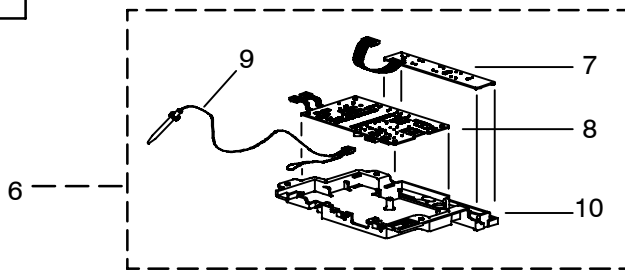

ITEM 11 - POWER BOX ASSY.