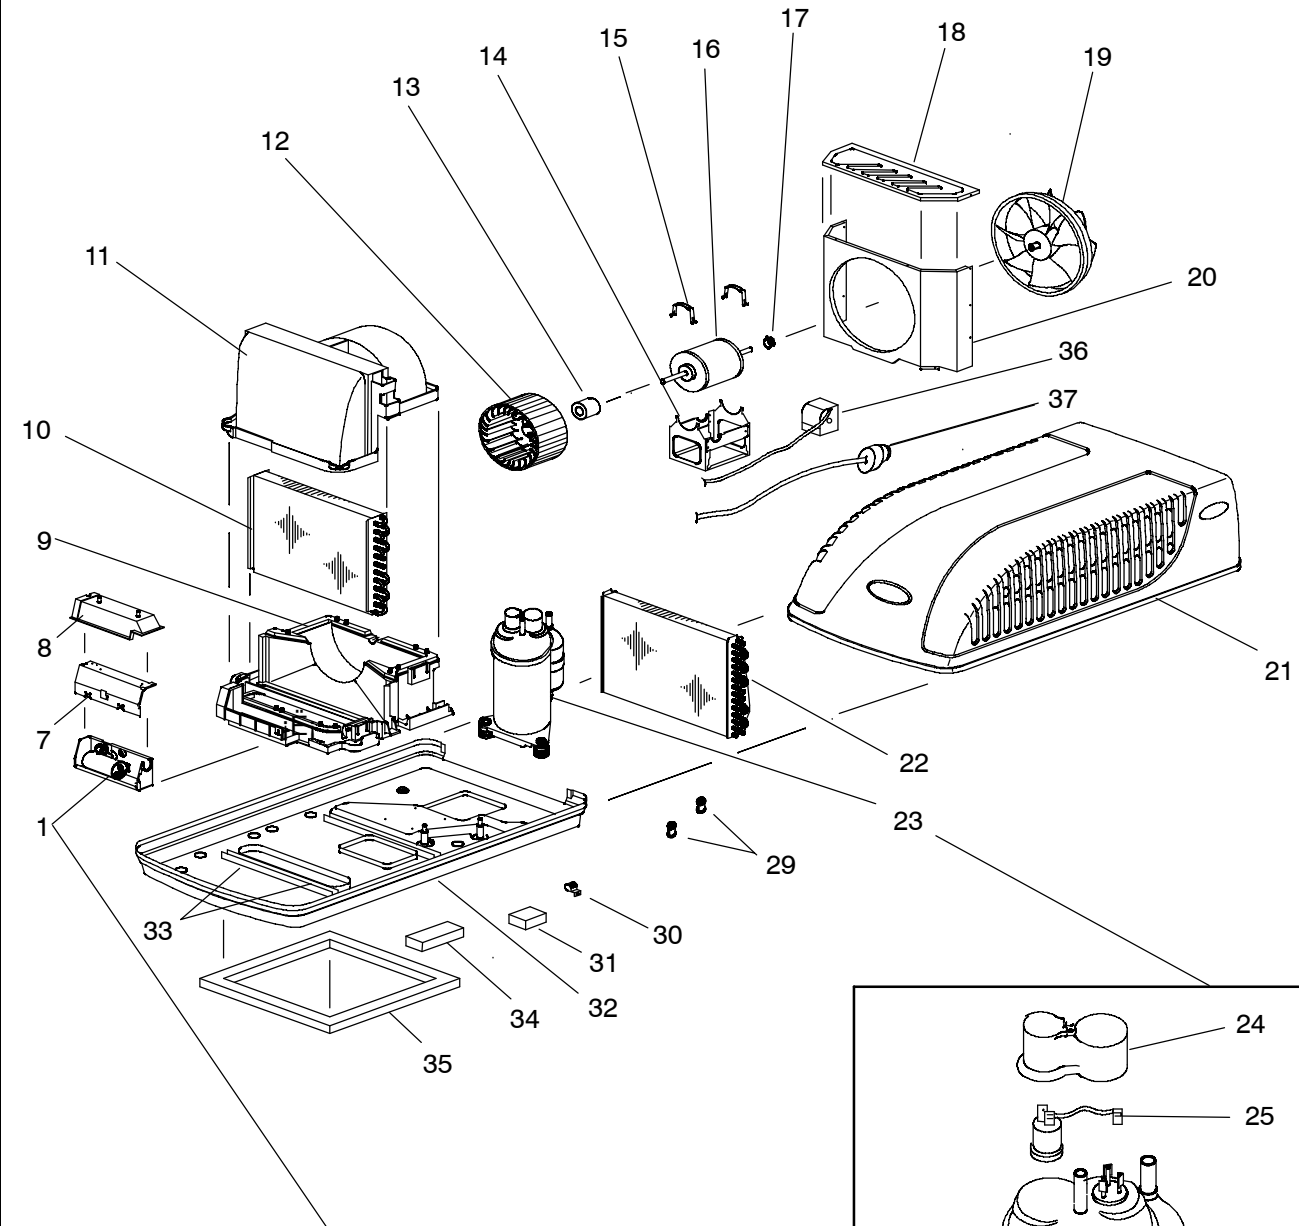

3 . . HEAT PUMP - UPPER UNIT - FREE BLOW - 99-00468-04, -05 & -24

3 .. HEAT PUMP - UPPER UNIT - FREE BLOW - 99-00468-04, -05 & -24 (Continued):

Item	Part Number	Description	Qty
1	91-50003-00	Upper Control Box Assembly - Includes	1
2	68-50049-00	... Box, Control	1
3	22-50253-00	... Capacitor	1
4	44-50008-00	... Clip, Thermistor	1
5	12-55064-00	... Thermistor, Start	1
6	22-50254-00	... Wire Assembly A	1
7	68-50050-00	Cover, Control Box	1
8	58-50049-00	Cover, Water	1
9	58-50050-00	Scroll Assembly, Lower	1
10	08-50010-00	Coil Assembly, Evaporator, (Indoor)	1
11	58-50051-00	Scroll Assembly, Upper	1
12	38-50023-00	Blower wheel Assembly	1
13	54-50069-00	Seal, Fan Motor	1
14	68-50051-00	Bracket Assembly, Motor	1
15	44-50010-00	Clip, Mounting	2
16	54-50092-00	Motor, Fan	1
17	44-50011-00	Ring, Compression	1
18	68-50052-00	Cover Assembly, Condenser	1
19	38-50024-00	Fan, Propeller	1
20	68-50068-00	Orifice, Condenser	1
21	79-50066-00	Cover Assembly, Exterior (White) (For 99-00468-04)	1
	79-50067-00	Cover Assembly, Exterior (Ivory) (For 99-00468-05)	1
	79-50119-00	Cover Assembly, Exterior (Black) (For 99-00468-24)	1
22	08-50013-00	Coil Assembly, Outdoor (Prior to S/N 2902Y70001)	1
	08-50016-00	Coil Assembly, Outdoor (Starting with S/N 2902Y70001)	1
23	18-50002-00	Compressor - Includes	1
24	68-50054-00	... Cover, Terminal	1
25	10-50037-00	... Overload protector	1
26	34-50028-00	... Nut, Lock	3
27	34-50077-00	... Washer, Cap	3
28	58-50059-00	... Grommet	3
29	58-50052-00	Grommet, Tube	2
30	44-50012-00	Clamp, Tube	2
31	42-50015-00	Pad, Mounting, (Small)	1
32	79-50068-00	Pan Assembly, Base - Includes:	1
33	34-50066-00	...Popnut, 5/16-18, Hex Head, Flanged	4
34	42-50016-00	Pad, Mounting, (Large)	1
35	42-50014-00	Gasket, Roof	1
36	22-50255-00	Coil Assembly, Reversing Valve	1
37	10-50054-00	Freeze Switch Assembly	1