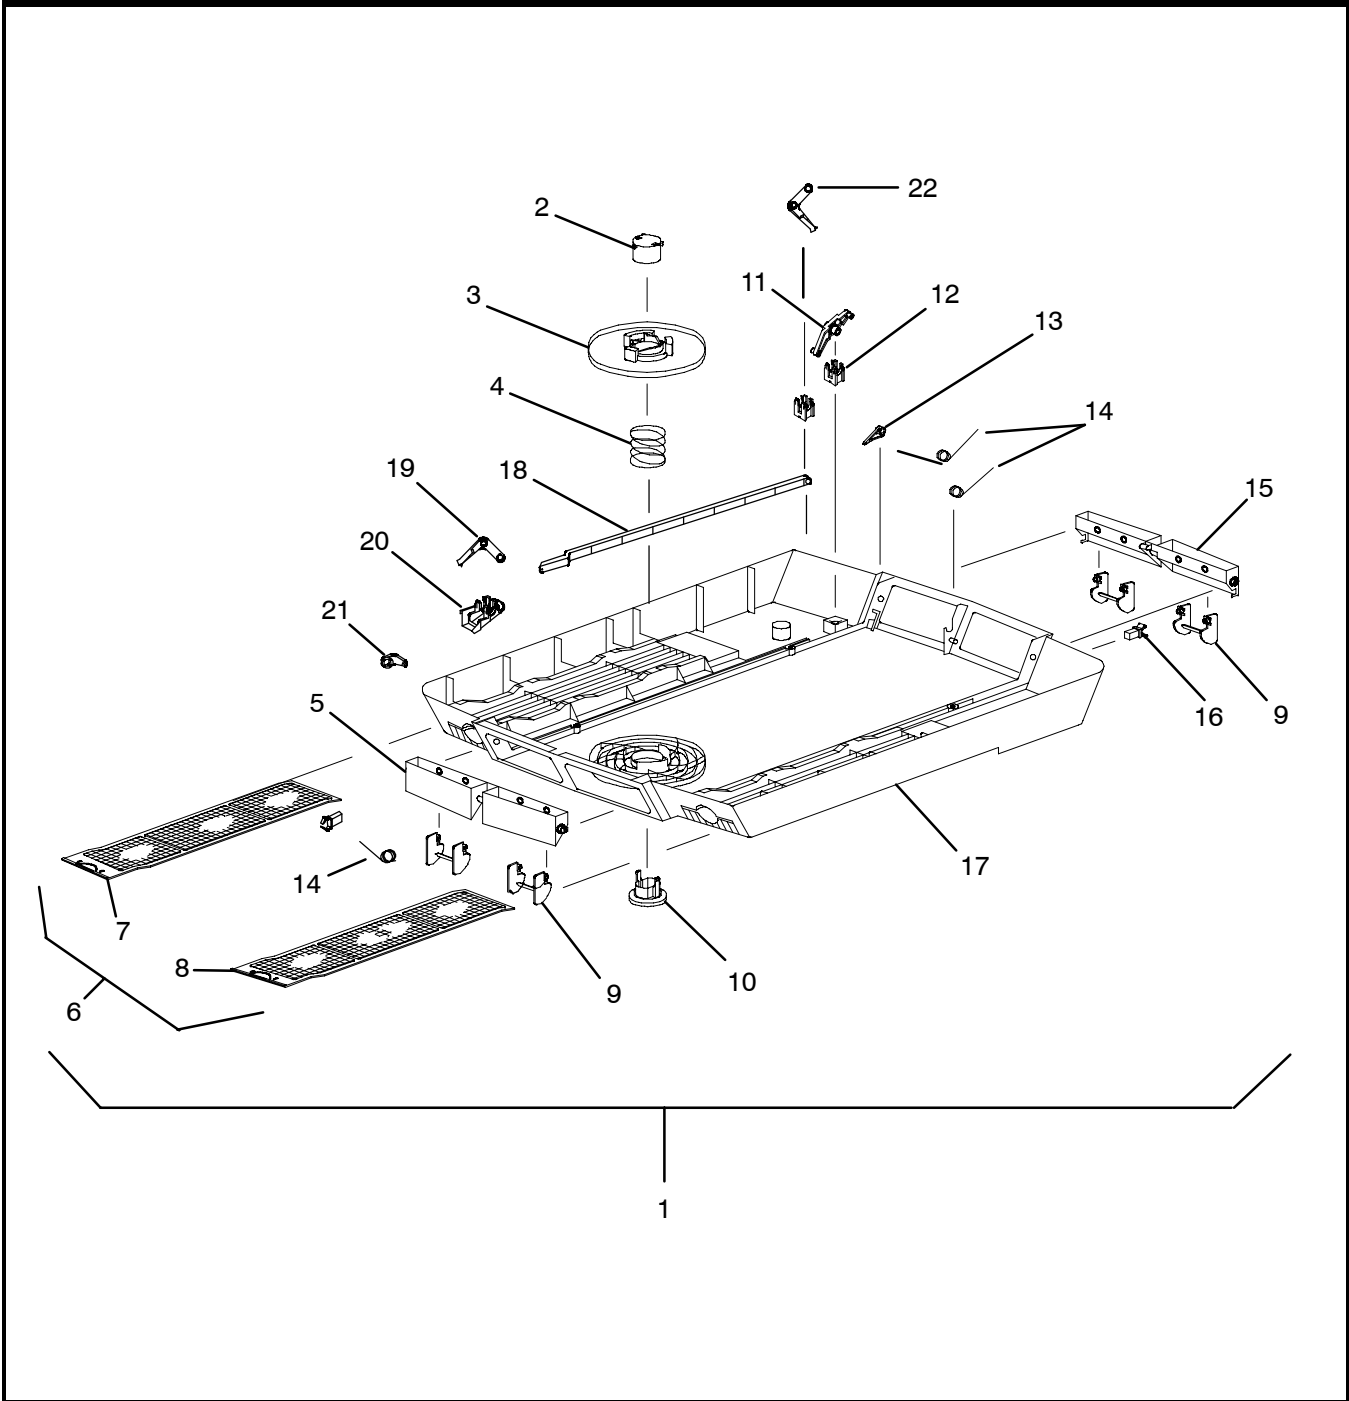

9.2 Grill Assembly - For Ceiling Units 99-00469-02 & -03

9.2 Grill Assembly - For Ceiling Units 99-00469-02 & -03 (Continued):

Item	Part Number	Description	Qty
1	79-50040-00	Grill Assembly, Ceiling, H/C, White (Prior To S/N 1301Y70161) (For 99-00469-02)	1
	79-50099-00	Grill Assembly, Ceiling, H/C, White (Starting S/N 4501Y70001) (For 99-00469-02)	1
	79-50052-00	Grill Assembly, Ceiling, H/C, Ivory (For 99-00469-03)	1
2	58-50060-00	Bracket, Door	1
3	79-50034-00	Diffuser, Door Assembly	1
4	73-50004-00	Spring, Door	1
5	58-50054-00	Blade, Horizontal, Front (White/Beige 98) Prior To S/N 2901Y70001 (For 99-00469-02)	1
	58-50111-00	Blade, Horizontal, Front (PolarWhite 21) Starting S/N 2901Y70001 (For 99-00469-02)	1
	58-50070-00	Blade, Horizontal, Front (Ivory) (For 99-00469-03)	1
6	79-50048-00	Filter Package, Air, (White), Includes:	1
7	NSS	... Filter Assembly, Left, (White)	3
8	NSS	... Filter Assembly, Right, (White)	3
6	79-50055-00	Filter Package, Air, (Ivory) - Includes:	1
7	NSS	... Filter Assembly, Left, (Ivory)	3
8	NSS	... Filter Assembly, Right, (Ivory)	3
9	58-50055-00	Blade, Vertical, (White) (For 99-00469-02)	4
	58-50072-00	Blade, Vertical, (Ivory) (For 99-00469-03)	4
10	58-50056-00	Handle, Door (White) (For 99-00469-02)	1
	58-50073-00	Handle, Door (Ivory) (For 99-00469-03)	1
11	58-50081-00	Link (#1)	1
12	58-50062-00	Bracket, Link (#1)	2
13	58-50112-00	Arm (#1)	1
14	73-50005-00	Spring, Link, (Used On Units Without Dual Air Sweep - Prior To S/N 3699Y70001)	1
	73-50007-00	Spring, Link, Blade "R", (Used On Units With Dual Air Sweep - Starting S/N 3699Y70001)	2
15	58-50058-00	Blade, Horizontal, Rear (White) (For 99-00469-02) Prior to S/N 4799Y70431	1
	58-50105-00	Blade, Horizontal, Rear (White) (For 99-00469-02) Starting S/N 4799Y70431	1
	58-50071-00	Blade, Horizontal, Rear (Ivory) (For 99-00469-03)	1
16	44-50009-00	Latch, Push	2
17	79-50041-00	Insulation Assy, Ceiling Grill, White (Prior To S/N 1301Y70161) (For 99-00469-02)	1
	79-50100-00	Insulation Assy, Ceiling Grill, White (Starting S/N 4501Y70001) (For 99-00469-02)	1
	79-50054-00	Insulation Assy, Ceiling Grill, Ivory (For 99-00469-03)	1
18	58-50084-00	Connecting Bar	1
19	58-50083-00	Link. (#2)	1
20	58-50085-00	Bracket, Link, (#2)	1
21	58-50086-00	Arm (#2)	1
22	58-50082-00	Link (#3)	1