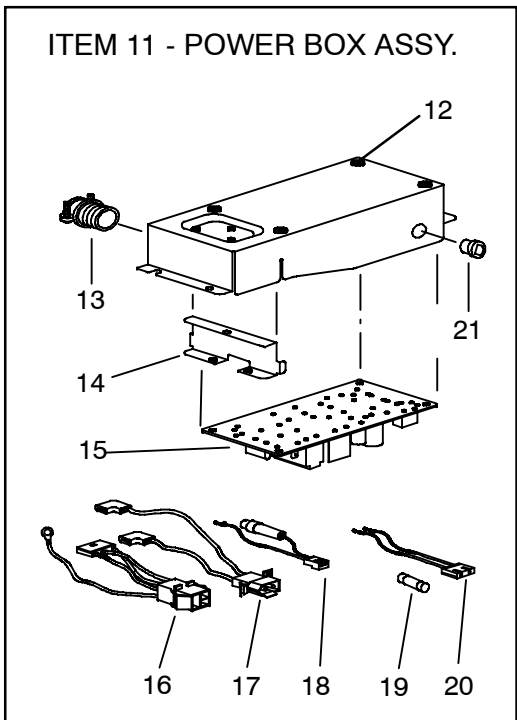

ITEM 11 - POWER BOX ASSY.