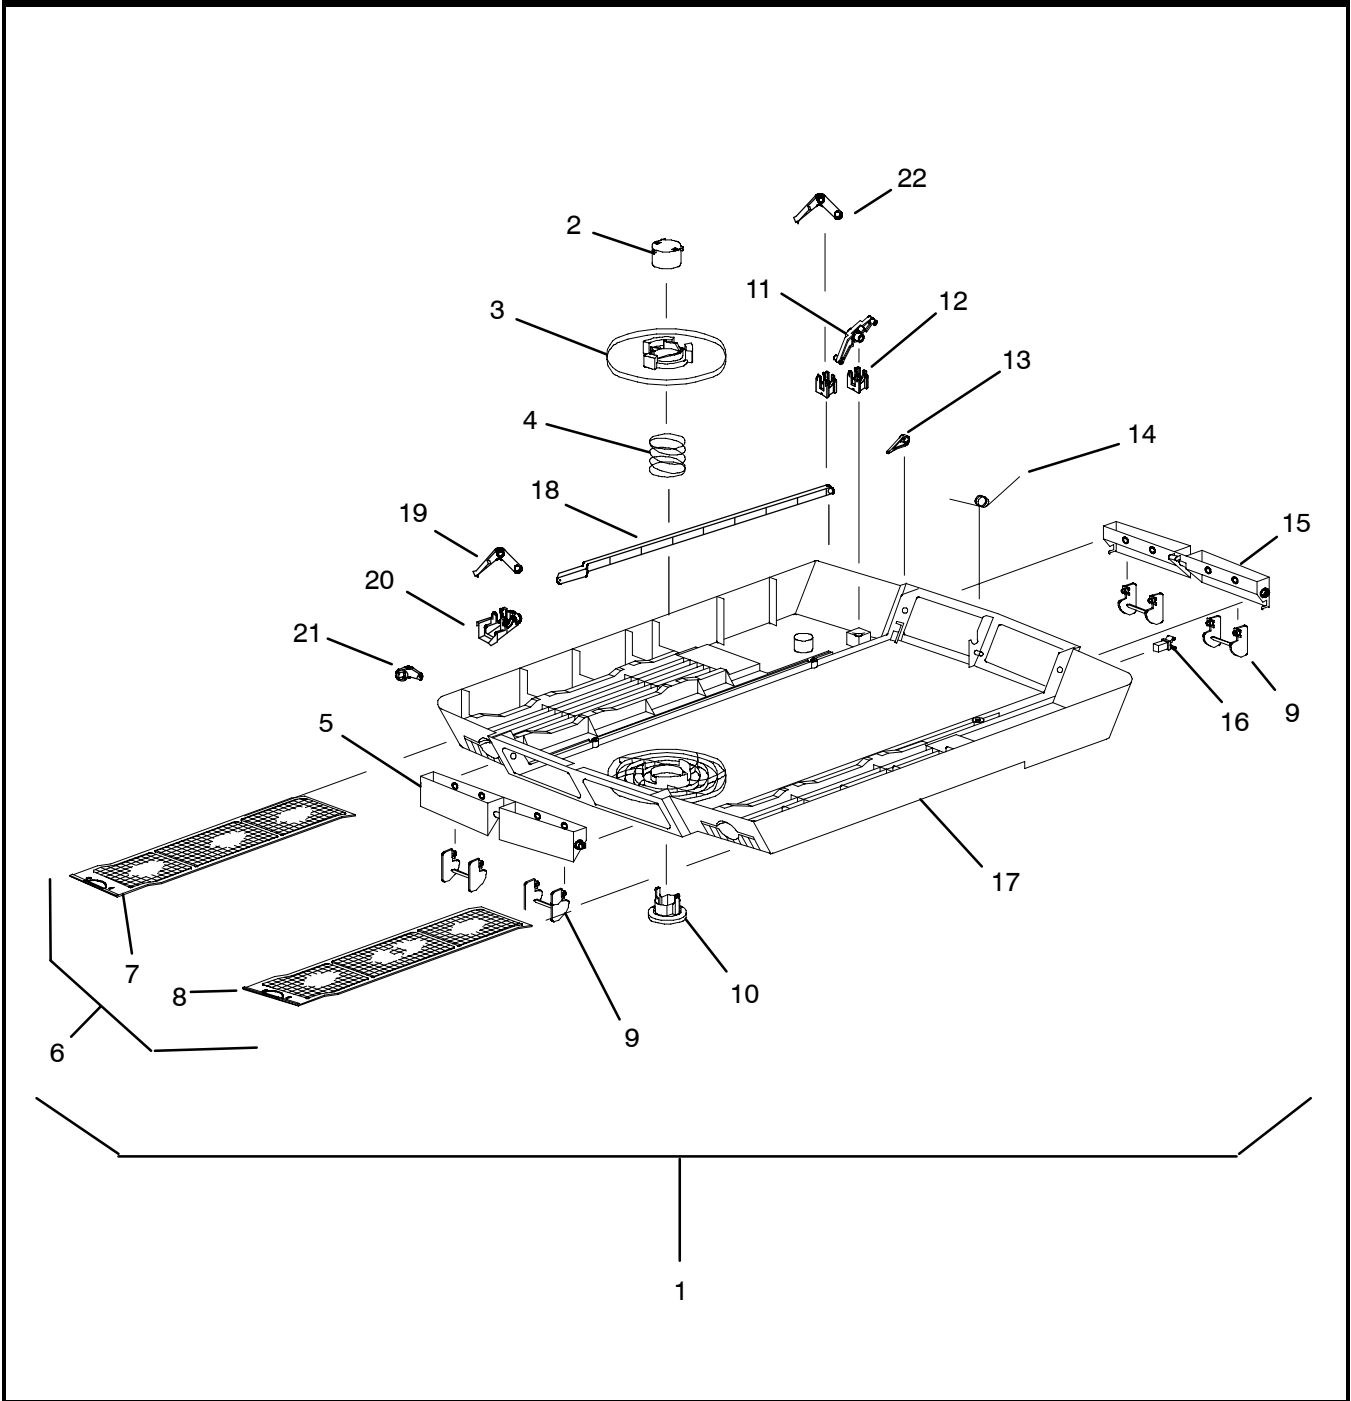

16.1 Panel Assembly - For Ceiling Unit 99-00469-23 & -24 (Continued):

Item	Part Number	Description	Qty
1	79-50084-00	Panel Assembly, Ceiling, White (For 99-00469-23)	1
	79-50111-00	Panel Assembly, Ceiling, White (Starting with S/N 5106Y80001) (For 99-00469-23)	1
	79-50088-00	Panel Assembly, Ceiling, (Ivory) (For 99-00469-24)	1
2	79-50030-00	Control Assembly - Includes:	1
3	68-50055-00	... Control Box 2	1
4	10-50035-00	... Switch, Rotary (Master Control)	1
5	12-55065-00	... Thermostat	1
6	10-50036-00	... Switch, Rocker	1
7	58-50047-00	... Grommet, Neoprene	1
8	58-50087-00	... Cord, Push, (Strain Relief)	1
9	44-50016-00	Knob Assembly (White) (For 99-00469-23)	2
	44-50021-00	Knob Assembly (Ivory) (For 99-00469-24)	2
10	68-50056-00	Cover, Control Box 2	1
11	79-50085-00	Insulation Assembly, Ceiling Panel	1
12	68-50057-00	Guard Assembly, Wire	1
13	54-50068-00	Motor, Air Sweep	1
14	68-50084-00	Bracket, Air Sweep Motor	1
15	58-50064-00	Cam	1
16	44-50014-00	Standoff, Wire	1
17	44-50017-00	Strain Relief (Prior to S/N 5106Y80001)	1
	44-50027-00	Fitting, Conduit (Starting with S/N 5106Y80001)	1
18	68-50064-00	Junction Box (Prior to S/N 5106Y80001)	1
	68-50129-00	Junction Box (Starting with S/N 5106Y80001)	1
19	68-50065-00	Cover, Junction Box	1
20	79-50083-00	Duct Assembly, Flexible	1
21	58-50108-00	Plate, Duct	1
22	34-50054-00	Bolt, Mounting (5/16-18 X 7.36 Inch)	4
23	34-50073-00	Bolt, Mounting (Short)	2
24	34-50074-00	Plug, Drain	1

16.2 Grill Assembly - For Ceiling Unit 99-00469-23 & -24