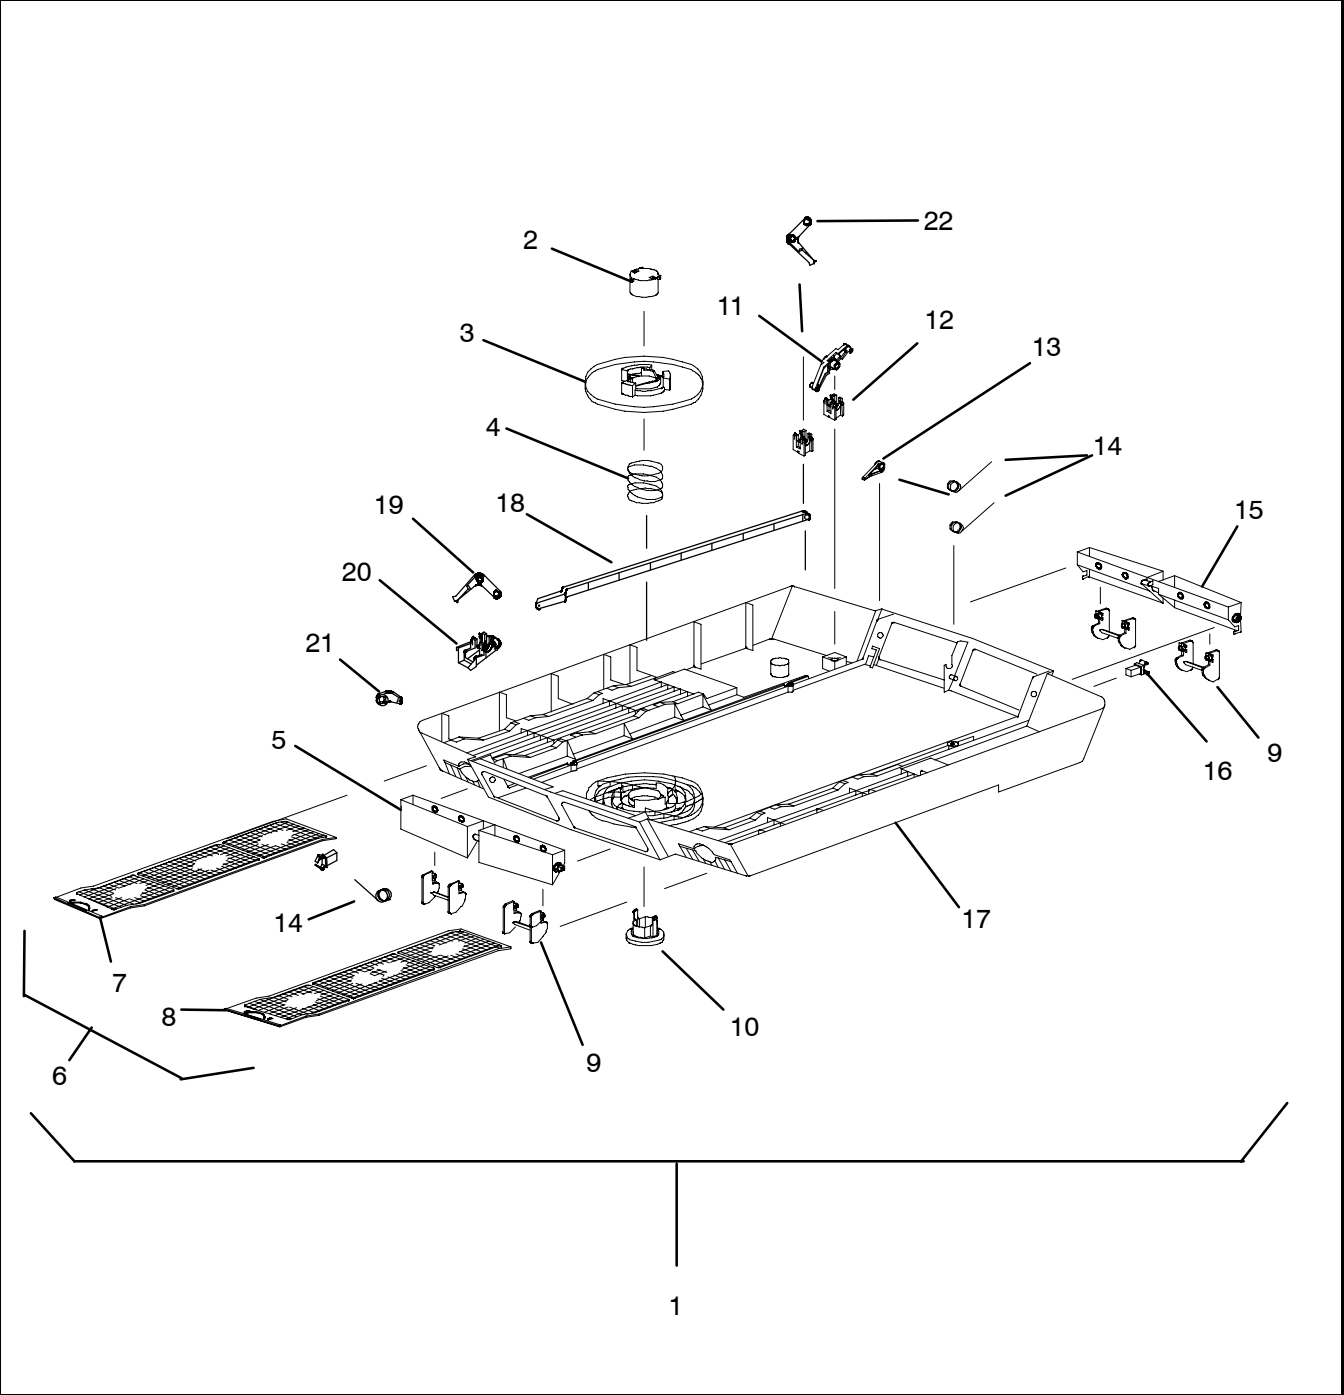

10.2 Grill Assembly - For Ceiling Units 99-00469-04 & -05

10.2 Grill Assembly- For Ceiling Units 99-00469-04 & -05 (Continued):

Item	Part Number	Description	Qty
1	79-50031-00	Grill Assembly, Ceiling, White (Prior to S/N 1301Y70161) For 99-00469-04	1
	79-50097-00	Grill Assembly, Ceiling, White (Starting S/N 1301Y70161) For 99-00469-04	1
	79-50051-00	Grill Assembly, Ceiling (Ivory) (For 99-00469-05)	1
2	58-50060-00	Bracket, Door	1
3	79-50034-00	Diffuser, Door Assembly	1
4	73-50004-00	Spring, Door	1
5	58-50054-00	Blade, Horizontal, Front (White/Beige 98) Prior to S/N 2901Y70001 (For 99-00469-04)	1
	58-50111-00	Blade, Horizontal, Front (Polar White 21) Starting S/N 2901Y70001 (For 99-00469-04)	1
	58-50070-00	Blade, Horizontal, Front (Ivory) (For 99-00469-05)	1
6	79-50048-00	Filter Package, Air, (White) - Includes:	1
7	NSS	. . . Filter Assembly, Left, (White)	3
8	NSS	. . . Filter Assembly, Right, (White)	3
6	79-50055-00	Filter Package, Air, (Ivory) - Includes:	1
7	NSS	. . . Filter Assembly, Left, (Ivory)	3
8	NSS	. . . Filter Assembly, Right, (Ivory)	3
9	58-50055-00	Blade, Vertical, (White) (For 99-00469-04)	4
	58-50072-00	Blade, Vertical, (Ivory) (For 99-00469-05)	4
10	58-50056-00	Handle, Door (White) (For 99-00469-04)	1
	58-50073-00	Handle, Door (Ivory) (For 99-00469-05)	1
11	58-50081-00	Link (#1)	1
12	58-50062-00	Bracket, Link (#1)	2
13	58-50112-00	Arm (#1)	1
14	73-50005-00	Spring, Link, (Used On Units Without Dual Air Sweep - Prior To S/N 3699Y70001)	1
	73-50007-00	Spring, Link, (Blade "R") (Used On Units With Dual Air Sweep) Starting S/N 3699Y70001	2
15	58-50058-00	Blade, Horizontal, Rear (White/Beige 98) Prior to S/N 4799Y70431 (For 99-00469-04)	1
	58-50105-00	Blade, Horizontal, Rear (Polar White 21) Starting S/N 4799Y70431 (For 99-00469-04)	1
	58-50071-00	Blade, Horizontal, Rear (Ivory) (For 99-00469-05)	1
16	44-50009-00	Latch, Push	2
17	79-50033-00	Insulation Assy, Ceiling Grill, White (Prior to S/N 1301Y70161) (For 99-00469-04)	1
	79-50104-00	Insulation Assy, Ceiling Grill, White (Starting S/N 1301Y70161) (For 99-00469-04)	1
	79-50061-00	Insulation Assy, Ceiling Grill, Ivory (For 99-00469-05)	1
18	58-50084-00	Bar, Connecting	1
19	58-50083-00	Link, (#2)	1
20	58-50085-00	Bracket, Link, (#2)	1
21	58-50086-00	Arm, (#2)	1
22	58-50082-00	Link, (#3)	1