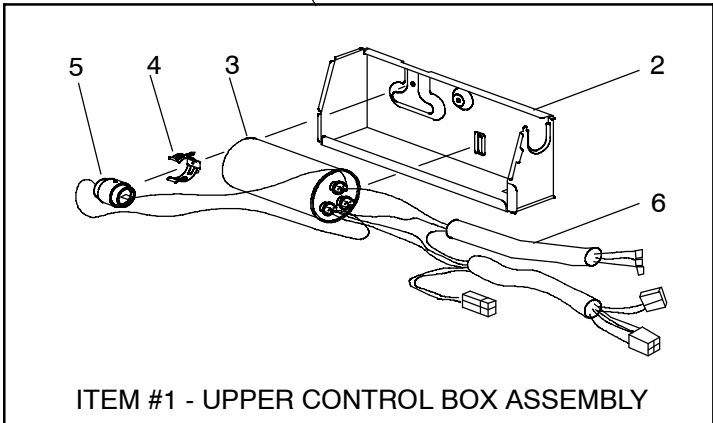

4 . . HEAT PUMP - UPPER UNIT - DUCTED - HEAT/COOL - 99-00468-06, -07 & -26

4 . . HEAT PUMP - UPPER UNIT - DUCTED - HEAT/COOL - 99-00468-06, -07 & -26 (Continued):

Item	Part Number	Description	Qty
1	91-50004-00	Upper Control Box Assembly - Includes	1
2	68-50049-00	. . . Box, Control	1
3	22-50253-00	. . . Capacitor	1
4	44-50008-00	. . . Clip, Thermistor	1
5	12-55064-00	. . . Thermistor, Start	1
6	22-50257-00	. . . Wire Assembly A	1
7	68-50050-00	Cover, Control Box	1
8	58-50049-00	Cover, Water	1
9	58-50050-00	Scroll Assembly, Lower	1
10	08-50010-00	Coil Assembly, Evaporator, (Indoor)	1
11	58-50051-00	Scroll Assembly, Upper	1
12	38-50023-00	Blower wheel Assembly	1
13	54-50069-00	Seal, Fan Motor	1
14	68-50051-00	Bracket Assembly, Motor	1
15	44-50010-00	Clip, Mounting	2
16	54-50093-00	Motor, Fan	1
17	44-50011-00	Ring, Compression	1
18	68-50052-00	Cover Assembly, Condenser	1
19	38-50024-00	Fan, Propeller	1
20	68-50068-00	Orifice, Condenser	1
21	79-50066-00	Cover Assembly, Exterior (White) (For 99-00468-06)	1
	79-50067-00	Cover Assembly, Exterior (Ivory) (For 99-00468-07)	1
	79-50119-00	Cover Assembly, Exterior (Black) (For 99-00468-26)	1
22	08-50013-00	Coil Assembly, Outdoor (Prior to S/N 2902Y70001)	1
23	08-50016-00	Coil Assembly, Outdoor (Starting with S/N 2902Y70001)	1
24	18-50002-00	Compressor - Includes	1
25	68-50054-00	. . . Cover, Terminal	1
26	10-50037-00	. . . Overload protector	1
27	34-50028-00	. . . Nut, Lock	3
28	34-50077-00	. . . Washer, Cap	3
29	58-50059-00	. . . Grommet	3
30	58-50052-00	Grommet, Tube	2
31	44-50025-00	Clamp, Tube	2
32	42-50015-00	Pad, Mounting, (Small)	1
33	79-50068-00	Pan Assembly, Base - Includes:	1
34	34-50066-00	...Popnut, 5/16-18, Hex Head, Flanged	4
35	42-50016-00	Pad, Mounting, (Large)	1
36	42-50014-00	Gasket, Roof	1
37	22-50255-00	Coil Assembly, Reversing Valve	1
38	12-50083-00	Thermistor Assembly	1
39	68-50069-00	Bracket, Sensor	1