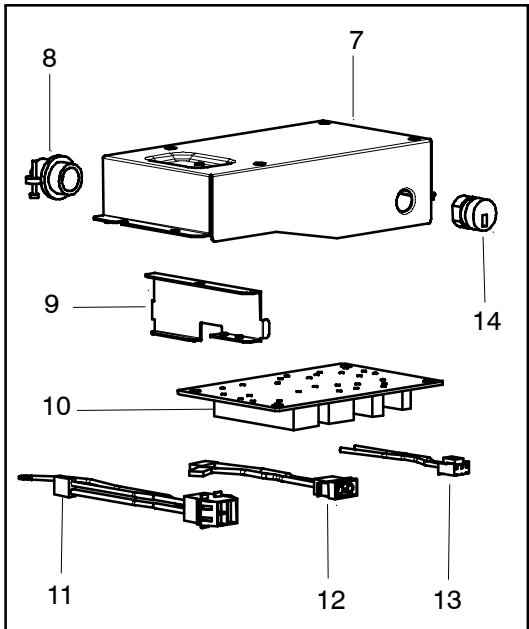

18 . CEILING UNIT FOR DUCTED - COOL ONLY - WIRED THERMOSTAT (99-00469-22)

POWER BOX - ASSEMBLY