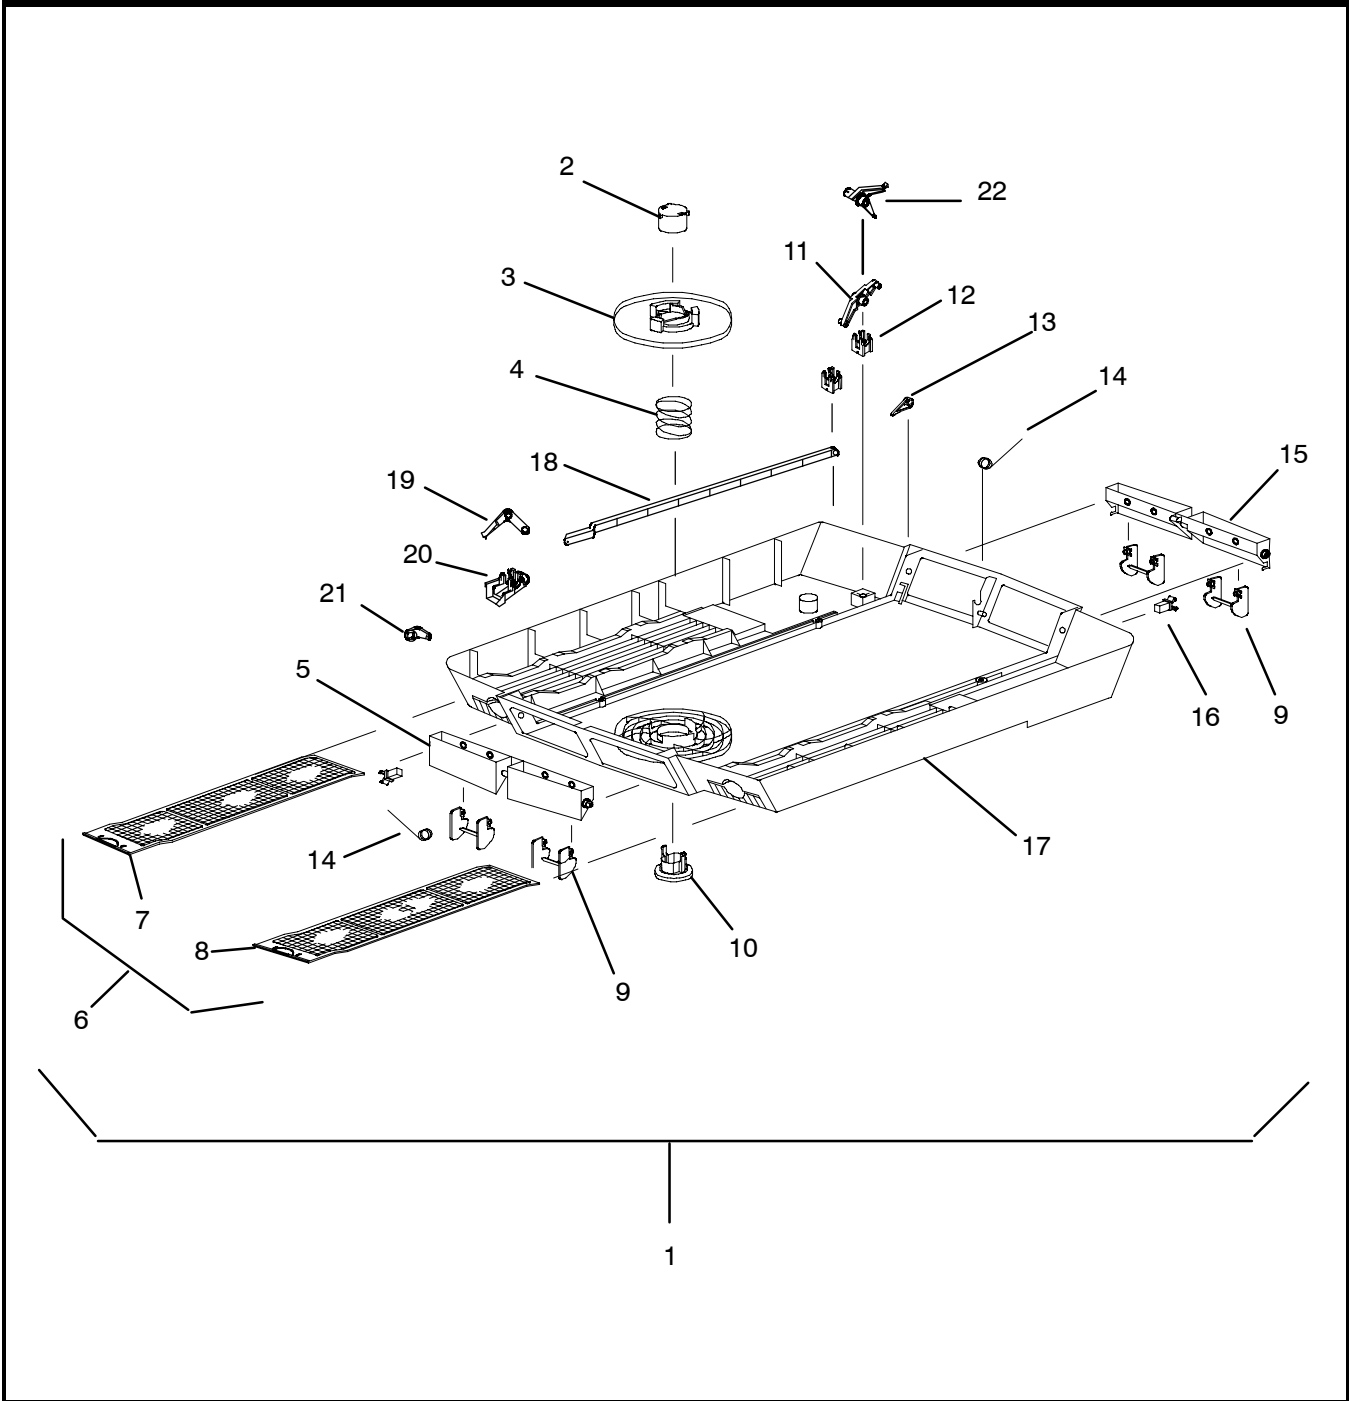

14.2 Grill Assembly - For Ceiling Units 99-00469-11 & -12

14.2 Grill Assembly - For Ceiling Units 99-00469-11 & -12 (Continued):

Item	Part Number	Description	Qty
1	79-50075-00	Grill Assembly, Ceiling (White) (For 99-00469-11)	1
	79-50077-00	Grill Assembly, Ceiling (Ivory) (For 99-00469-12)	1
2	58-50060-00	Bracket, Door	1
3	79-50034-00	Diffuser, Door Assembly	1
4	73-50004-00	Spring, Door	1
5	58-50054-00	Blade, Horizontal, Front (White-Beige 98) (Prior To S/N 2901Y70001 - For 99-00469-11)	1
	58-50111-00	Blade, Horizontal, Front (Polar White 21) (Starting S/N 2901Y70001 - For 99-00469-11)	1
	58-50070-00	Blade, Horizontal, Front (Ivory) (For 99-00469-12)	1
6	79-50048-00	Filter Package, Air, (White) - Includes:	1
7	NSS	. . . Filter Assembly, Left, (White)	3
8	NSS	. . . Filter Assembly, Right, (Right)	3
6	79-50055-00	Filter Package, Air, (Ivory) - Includes:	1
7	NSS	. . . Filter Assembly, Left, (Ivory)	3
8	NSS	. . . Filter Assembly, Right, (Ivory)	3
9	58-50055-00	Blade, Vertical, (White) (For 99-00469-11)	4
	58-50072-00	Blade, Vertical, (Ivory) (For 99-00469-12)	4
10	58-50056-00	Handle, Door, (White) (For 99-00469-11)	1
	58-50073-00	Handle, Door, (Ivory) (For 99-00469-12)	1
11	58-50081-00	Link (#1)	1
12	58-50062-00	Bracket, Link, (#1)	2
13	58-50112-00	Arm, (#1)	1
14	73-50007-00	Spring, Link, (Blade "R")	2
15	58-50058-00	Blade, Horizontal, Rear (White) (For 99-00469-11) Prior to S/N 4799Y70431	1
	58-50105-00	Blade, Horizontal, Rear (White) (For 99-00469-11) Starting S/N 4799Y70431	1
	58-50071-00	Blade, Horizontal, Rear (Ivory) (For 99-00469-12)	1
16	44-50009-00	Latch, Push	2
17	79-50076-00	Insulation Assy, Ceiling Grill, (White) (For 99-00469-11)	1
	79-50078-00	Insulation Assy, Ceiling Grill, (Ivory) (For 99-00469-12)	1
18	58-50084-00	Bar, Connecting	1
19	58-50083-00	Link (#2)	1
20	58-50085-00	Bracket, Link (#2)	1
21	58-50086-00	Arm (#2)	1
22	58-50082-00	Link, (#3)	1